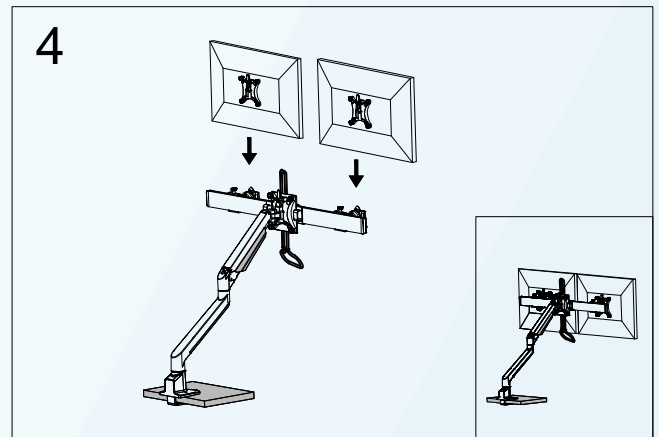

Desk Clamp

Grommet Hole

No.	ITEM	SPECS	No.	ITEM	SPECS
A		1	K		M4*18mm*8
B		1	L		M3*1
C		1	M		M4*1
D		1	N		M6*1
E		3			
F		1			
G		M8*90mm*1			
H		M4*6mm*4			
I		M4*10mm*8			
J		8			