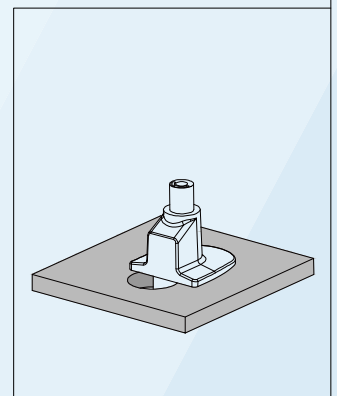

Desk Clamp

Grommet Hole

No.	ITEM	SPECS	No.	ITEM	SPECS
A		1	K		M4*18mm*8
B		1	L		M3*1
C		1	M		M4*1
D		1	N		M6*1
E		3			
F		1			
G		M8*90mm*1			
H		M4*6mm*4			
I		M4*10mm*8			
J		8			