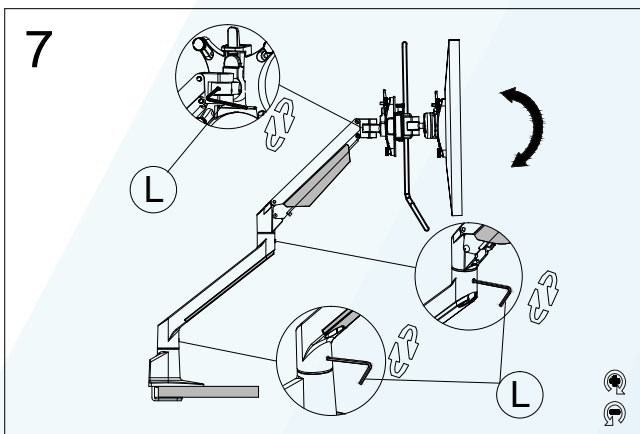

Desk Clamp

Grommet Hole

No.	ITEM	SPECS	No.	ITEM	SPECS
A		1	K		M4*18mm*8
B		1	L		M3*1
C		1	M		M4*1
D		1	N		M6*1
E		3			
F		1			
G		M8*90mm*1			
H		M4*6mm*4			
I		M4*10mm*8			
J		8			