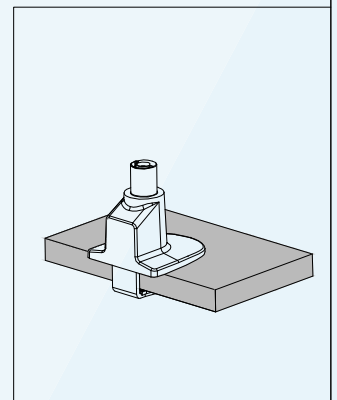

Desk Clamp

Grommet Hole

No.	ITEM	SPECS	No.	ITEM	SPECS
A		1	K		M4*18mm*8
B		1	L		M3*1
C		1	M		M4*1
D		1	N		M6*1
E		3			
F		1			
G		M8*90mm*1			
H		M4*6mm*4			
I		M4*10mm*8			
J		8			