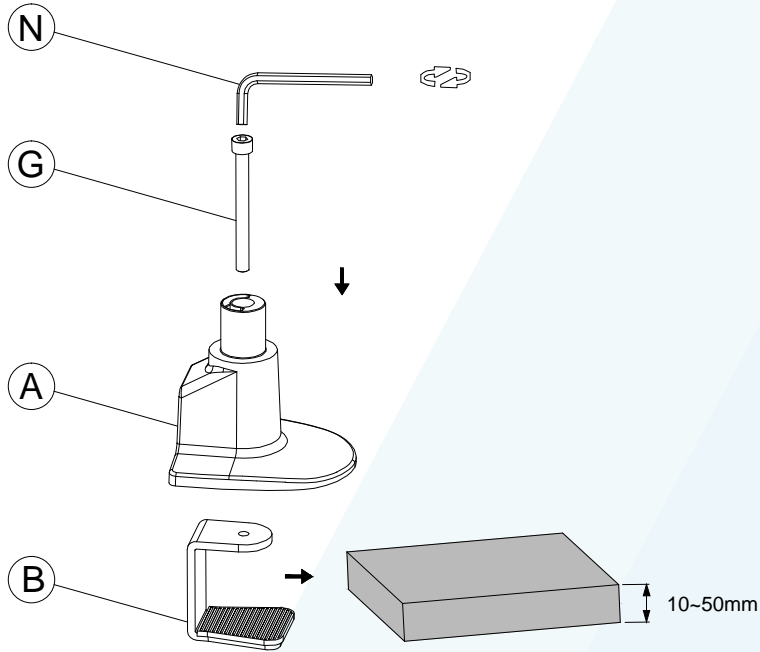

Desk Clamp

Grommet Hole

No.	ITEM	SPECS	No.	ITEM	SPECS
A		1	K		M4*18mm*8
B		1	L		M3*1
C		1	M		M4*1
D		1	N		M6*1
E		3			
F		1			
G		M8*90mm*1			
H		M4*6mm*4			
I		M4*10mm*8			
J		8			