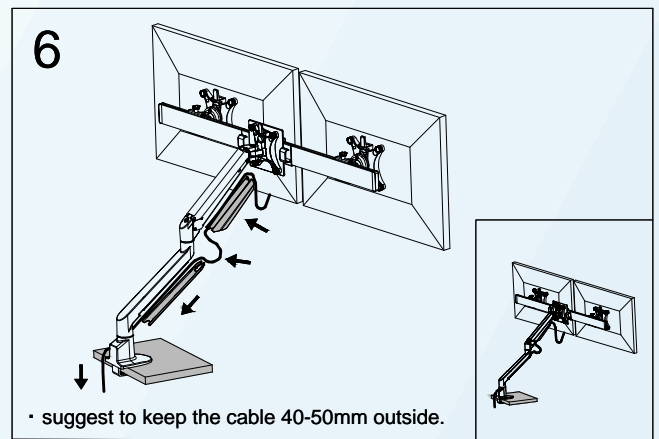

Desk Clamp

Grommet Hole

No.	ITEM	SPECS	No.	ITEM	SPECS
A		1	K		M4*18mm*8
B		1	L		M3*1
C		1	M		M4*1
D		1	N		M6*1
E		3			
F		1			
G		M8*90mm*1			
H		M4*6mm*4			
I		M4*10mm*8			
J		8			