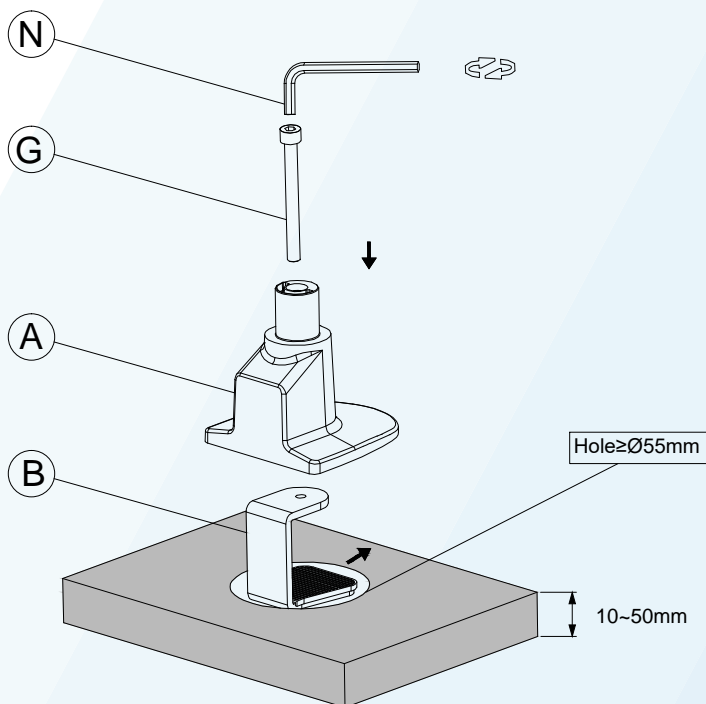

Desk Clamp

Grommet Hole

No.	ITEM	SPECS	No.	ITEM	SPECS
A		1	K		M4*18mm*8
B		1	L		M3*1
C		1	M		M4*1
D		1	N		M6*1
E		3			
F		1			
G		M8*90mm*1			
H		M4*6mm*4			
I		M4*10mm*8			
J		8			