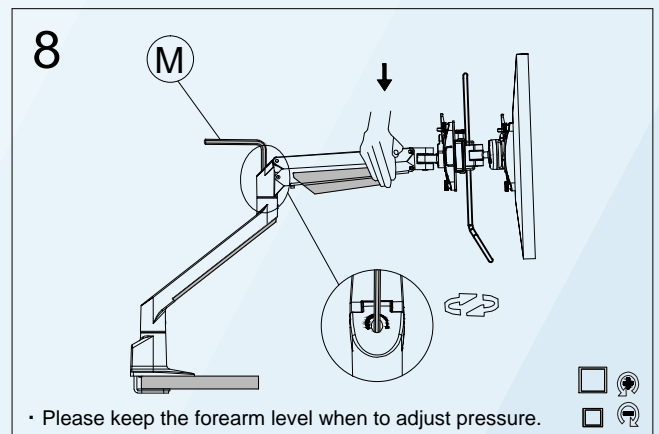

Desk Clamp

Grommet Hole

No.	ITEM	SPECS	No.	ITEM	SPECS
A		1	K		M4*18mm*8
B		1	L		M3*1
C		1	M		M4*1
D		1	N		M6*1
E		3			
F		1			
G		M8*90mm*1			
H		M4*6mm*4			
I		M4*10mm*8			
J		8			