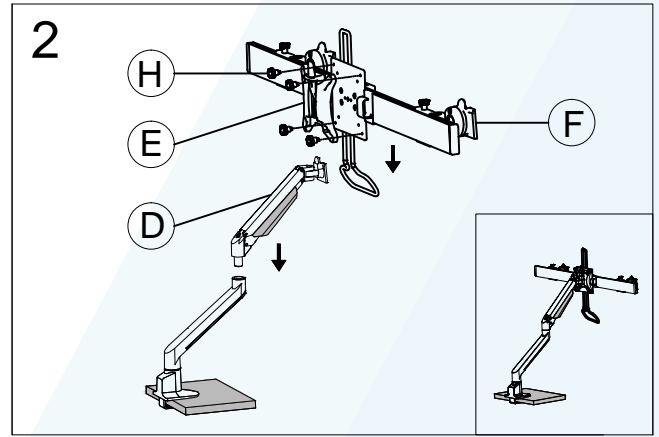

Desk Clamp

Grommet Hole

No.	ITEM	SPECS	No.	ITEM	SPECS
A		1	K		M4*18mm*8
B		1	L		M3*1
C		1	M		M4*1
D		1	N		M6*1
E		3			
F		1			
G		M8*90mm*1			
H		M4*6mm*4			
I		M4*10mm*8			
J		8			