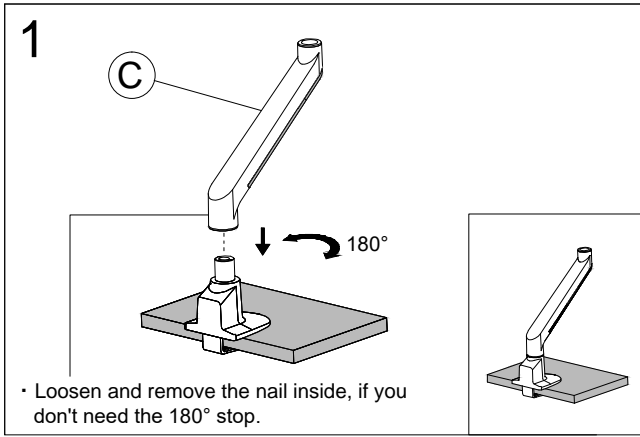

Desk Clamp

Grommet Hole

No.	ITEM	SPECS	No.	ITEM	SPECS
A		1	K		M4*18mm*8
B		1	L		M3*1
C		1	M		M4*1
D		1	N		M6*1
E		3			
F		1			
G		M8*90mm*1			
H		M4*6mm*4			
I		M4*10mm*8			
J		8			