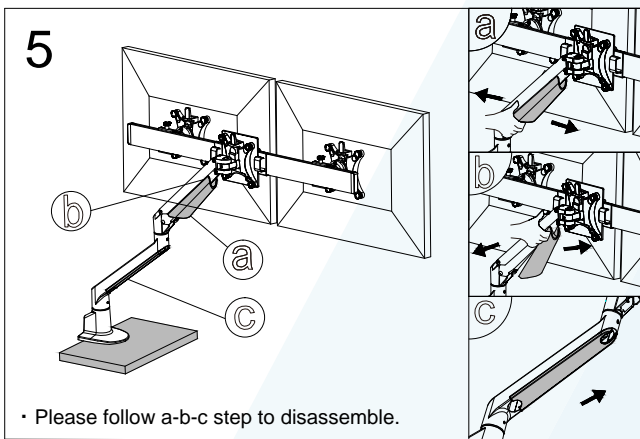

Desk Clamp

Grommet Hole

No.	ITEM	SPECS	No.	ITEM	SPECS
A		1	K		M4*18mm*8
B		1	L		M3*1
C		1	M		M4*1
D		1	N		M6*1
E		3			
F		1			
G		M8*90mm*1			
H		M4*6mm*4			
I		M4*10mm*8			
J		8			