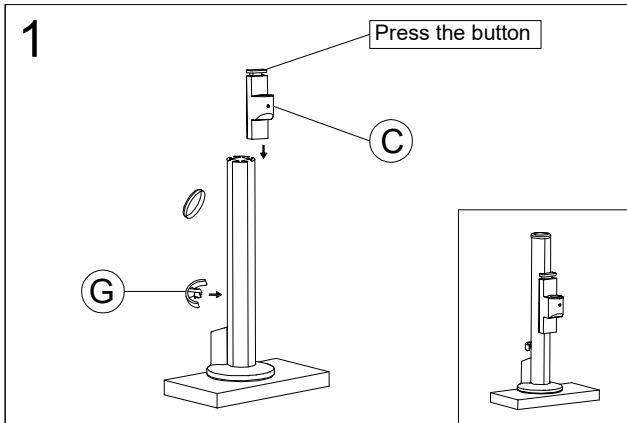

Desk Clamp

Thru Desk

Parts List

No.	ITEM	SPECS	No.	ITEM	SPECS
A		450mm*1	N		1
B		1	O		M2*1
C		1	P		M3*1
D		1	Q		M4*1
E		1	R		M5*1
F		1	S		M6*1
G		1			
H		2			
I		8			
J		M4*10mm*8			
K		M4*16mm*4			
L		M4*18mm*8			
M		M8*100mm*1			