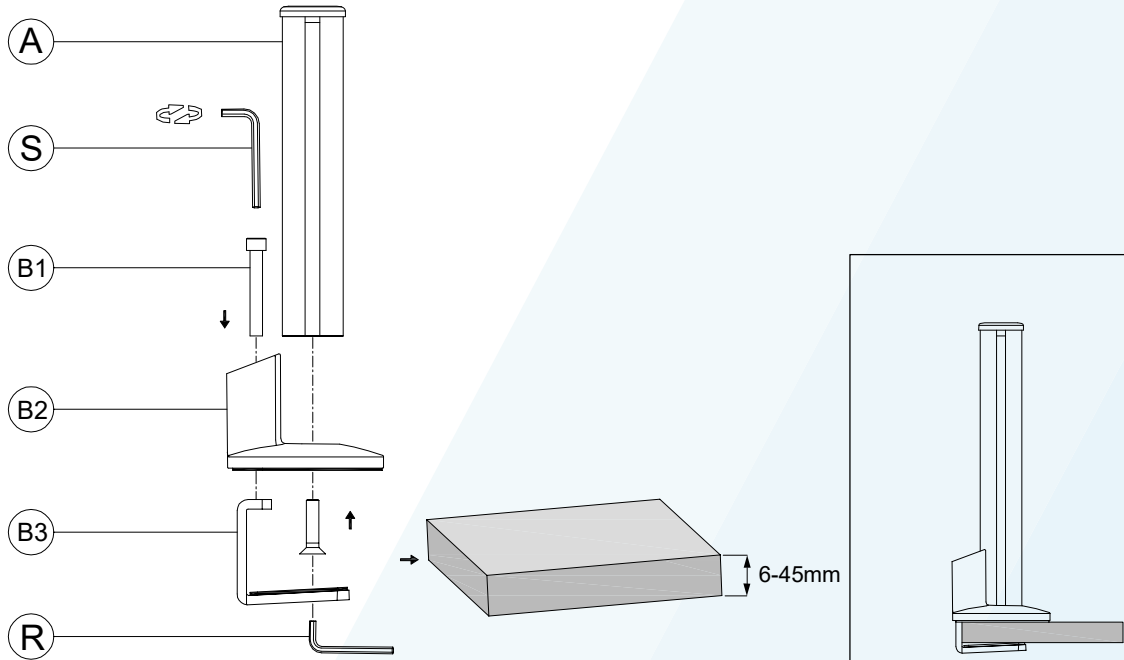

Desk Clamp

Thru Desk

Parts List

No.	ITEM	SPECS	No.	ITEM	SPECS
A		450mm*1	N		1
B		1	O		M2*1
C		1	P		M3*1
D		1	Q		M4*1
E		1	R		M5*1
F		1	S		M6*1
G		1			
H		2			
I		8			
J		M4*10mm*8			
K		M4*16mm*4			
L		M4*18mm*8			
M		M8*100mm*1			