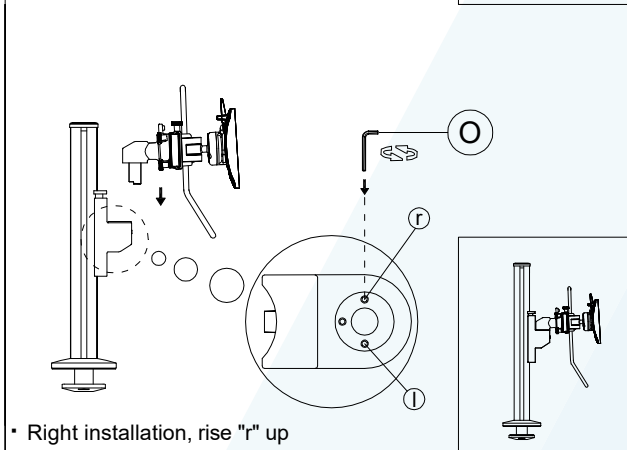

Desk Clamp

Thru Desk

Parts List

No.	ITEM	SPECS	No.	ITEM	SPECS
A		450mm*1	N		1
B		1	O		M2*1
C		1	P		M3*1
D		1	Q		M4*1
E		1	R		M5*1
F		1	S		M6*1
G		1			
H		2			
I		8			
J		M4*10mm*8			
K		M4*16mm*4			
L		M4*18mm*8			
M		M8*100mm*1			