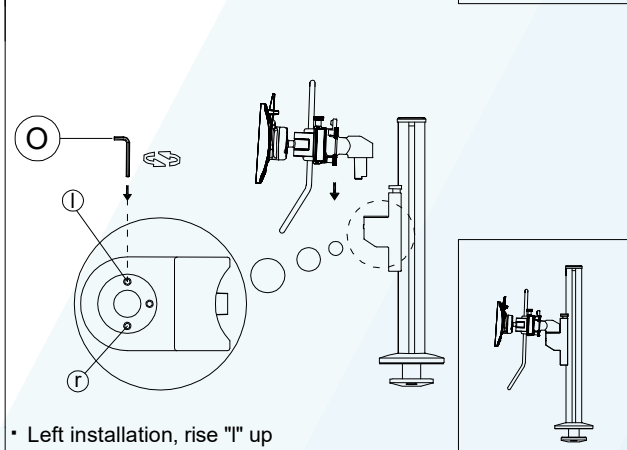

Desk Clamp

Thru Desk

Parts List

No.	ITEM	SPECS	No.	ITEM	SPECS
A		450mm*1	N		1
B		1	O		M2*1
C		1	P		M3*1
D		1	Q		M4*1
E		1	R		M5*1
F		1	S		M6*1
G		1			
H		2			
I		8			
J		M4*10mm*8			
K		M4*16mm*4			
L		M4*18mm*8			
M		M8*100mm*1			