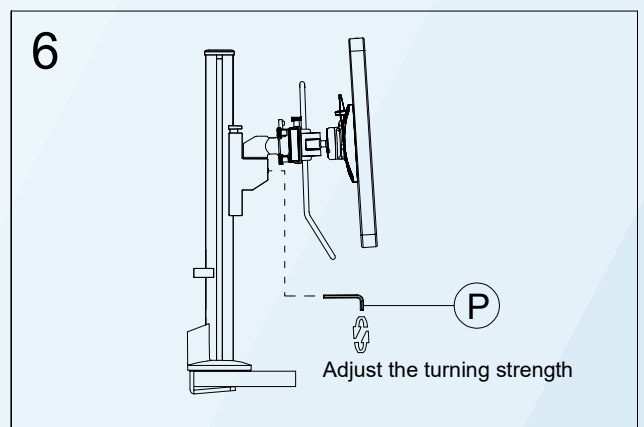

Desk Clamp

Thru Desk

Parts List

No.	ITEM	SPECS	No.	ITEM	SPECS
A		450mm*1	N		1
B		1	O		M2*1
C		1	P		M3*1
D		1	Q		M4*1
E		1	R		M5*1
F		1	S		M6*1
G		1			
H		2			
I		8			
J		M4*10mm*8			
K		M4*16mm*4			
L		M4*18mm*8			
M		M8*100mm*1			