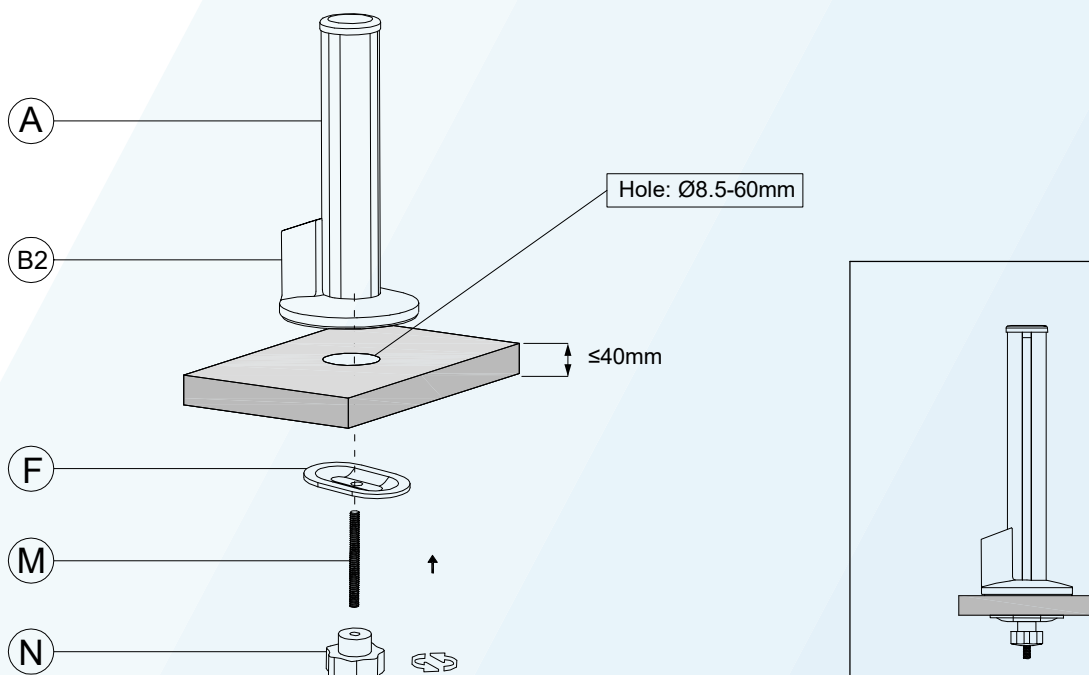

Desk Clamp

Thru Desk

Parts List

No.	ITEM	SPECS	No.	ITEM	SPECS
A		450mm*1	N		1
B		1	O		M2*1
C		1	P		M3*1
D		1	Q		M4*1
E		1	R		M5*1
F		1	S		M6*1
G		1			
H		2			
I		8			
J		M4*10mm*8			
K		M4*16mm*4			
L		M4*18mm*8			
M		M8*100mm*1			