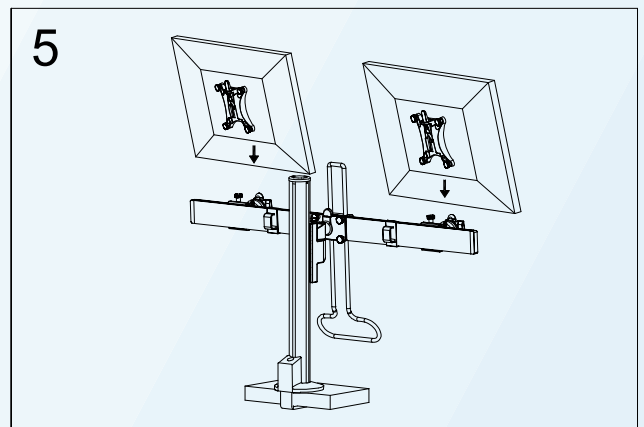

Desk Clamp

Thru Desk

Parts List

No.	ITEM	SPECS	No.	ITEM	SPECS
A		450mm*1	N		1
B		1	O		M2*1
C		1	P		M3*1
D		1	Q		M4*1
E		1	R		M5*1
F		1	S		M6*1
G		1			
H		2			
I		8			
J		M4*10mm*8			
K		M4*16mm*4			
L		M4*18mm*8			
M		M8*100mm*1			