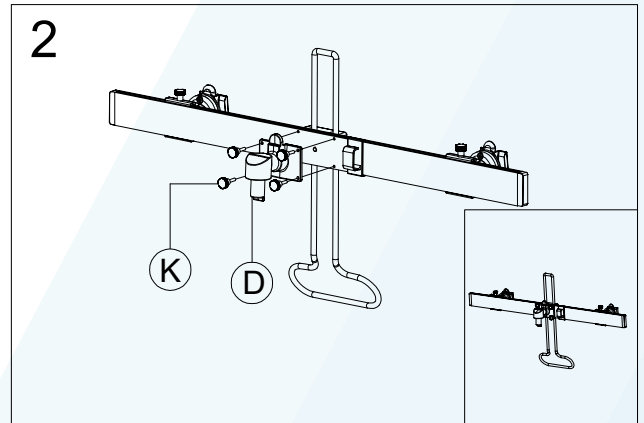

Desk Clamp

Thru Desk

Parts List

No.	ITEM	SPECS	No.	ITEM	SPECS
A		450mm*1	N		1
B		1	O		M2*1
C		1	P		M3*1
D		1	Q		M4*1
E		1	R		M5*1
F		1	S		M6*1
G		1			
H		2			
I		8			
J		M4*10mm*8			
K		M4*16mm*4			
L		M4*18mm*8			
M		M8*100mm*1			