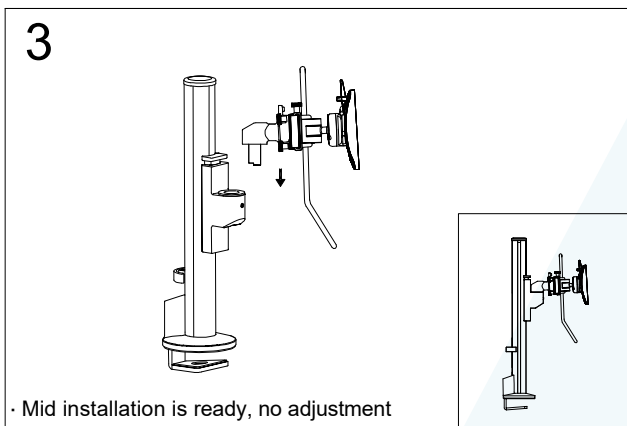

Desk Clamp

Thru Desk

Parts List

No.	ITEM	SPECS	No.	ITEM	SPECS
A		450mm*1	N		1
B		1	O		M2*1
C		1	P		M3*1
D		1	Q		M4*1
E		1	R		M5*1
F		1	S		M6*1
G		1			
H		2			
I		8			
J		M4*10mm*8			
K		M4*16mm*4			
L		M4*18mm*8			
M		M8*100mm*1			