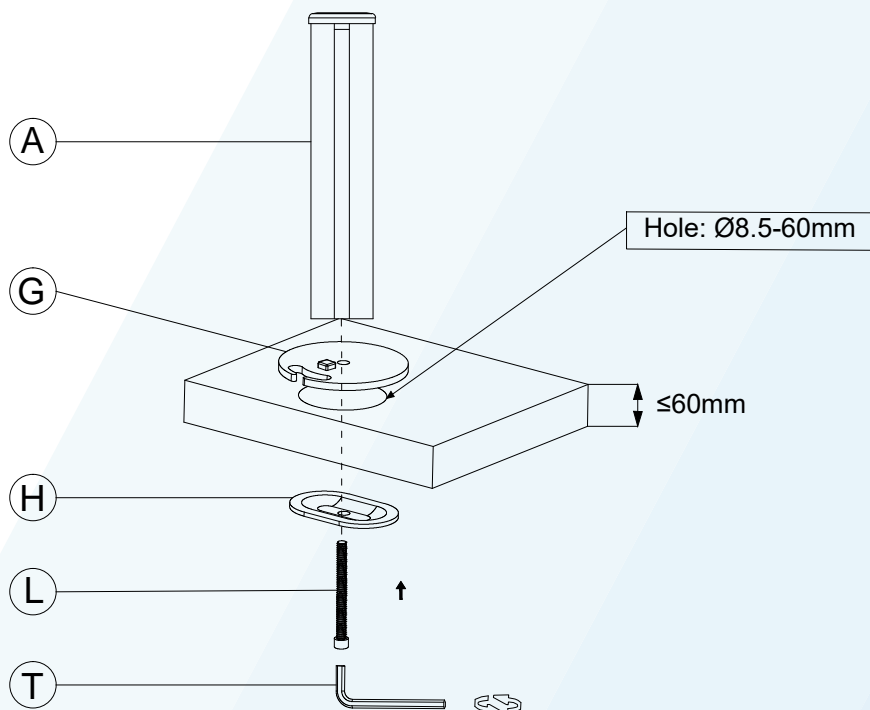

Desk Clamp

Thru Desk

Free Combination

Parts List

No.	ITEM	SPECS	No.	ITEM	SPECS
A		220mm*1	R		M4*1
B		1	S		M5*1
C		1	T		M6*1
D		1			
E		1			
F		1			
G		1			
H		1			
I		1			
J		1			
K		4			
L		M8*60mm*1			
M		M8*90mm*1			
N		M4*10mm*4			
O		M4*18mm*4			
P		M2*1			
Q		M3*1			