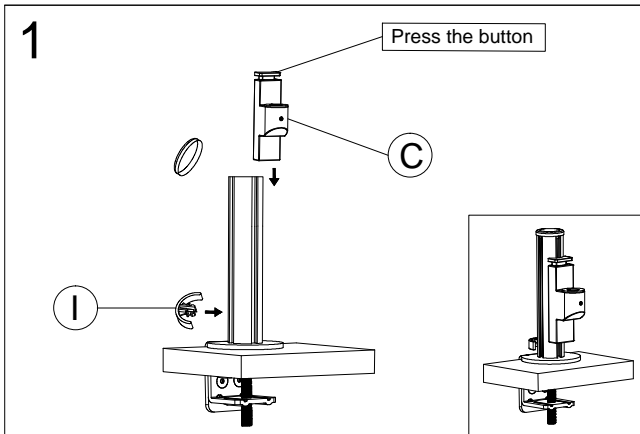

Desk Clamp

Thru Desk

Free Combination

Parts List

No.	ITEM	SPECS	No.	ITEM	SPECS
A		220mm*1	R		M4*1
B		1	S		M5*1
C		1	T		M6*1
D		1			
E		1			
F		1			
G		1			
H		1			
I		1			
J		1			
K		4			
L		M8*60mm*1			
M		M8*90mm*1			
N		M4*10mm*4			
O		M4*18mm*4			
P		M2*1			
Q		M3*1			