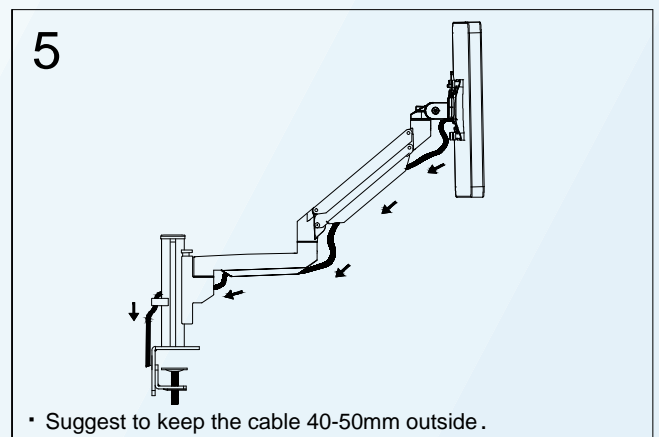

Desk Clamp

Thru Desk

Free Combination

Parts List

No.	ITEM	SPECS	No.	ITEM	SPECS
A		220mm*1	R		M4*1
B		1	S		M5*1
C		1	T		M6*1
D		1			
E		1			
F		1			
G		1			
H		1			
I		1			
J		1			
K		4			
L		M8*60mm*1			
M		M8*90mm*1			
N		M4*10mm*4			
O		M4*18mm*4			
P		M2*1			
Q		M3*1			