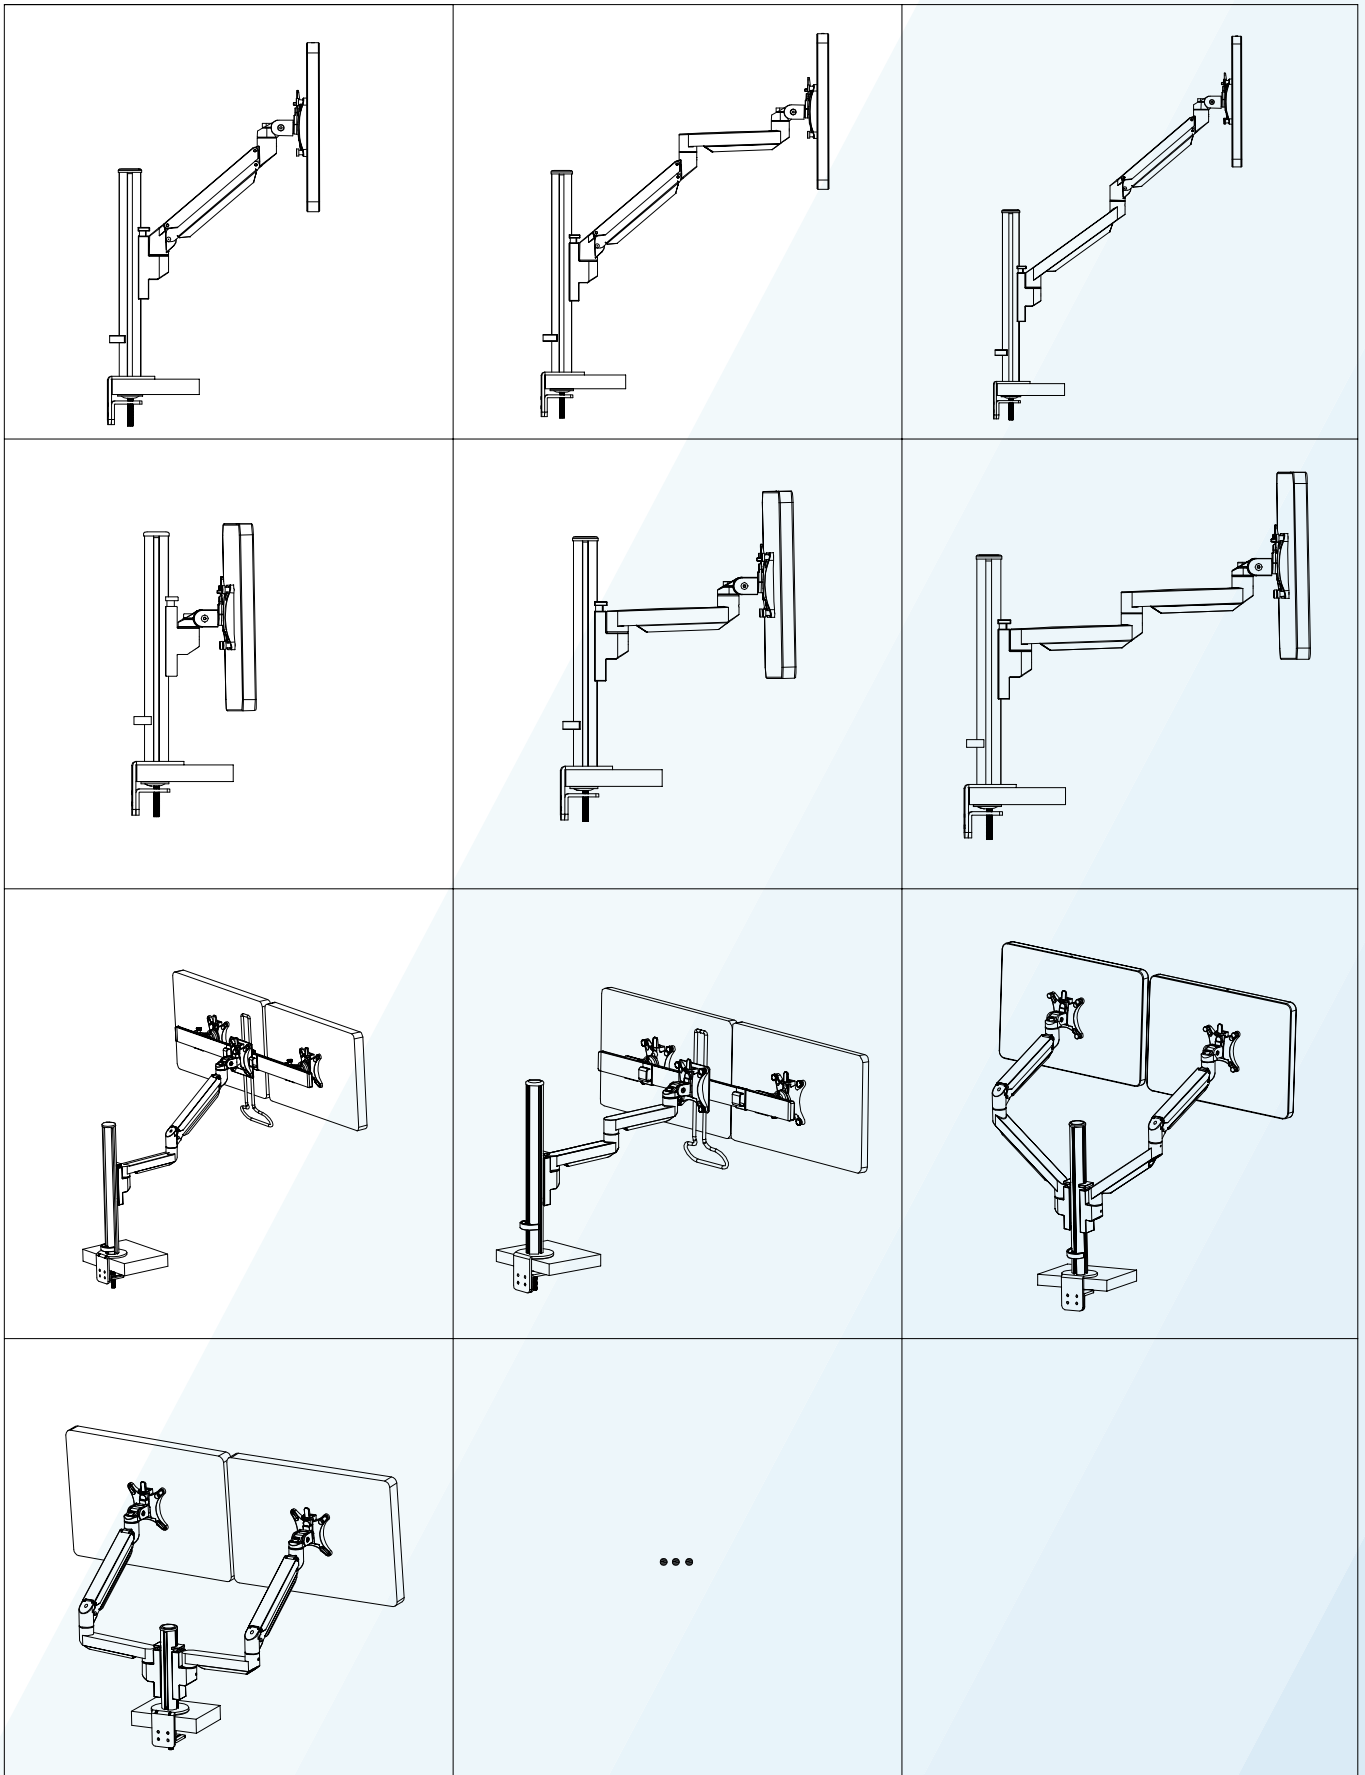

Desk Clamp

Thru Desk

Free Combination

Parts List

No.	ITEM	SPECS	No.	ITEM	SPECS
A		220mm*1	R		M4*1
B		1	S		M5*1
C		1	T		M6*1
D		1			
E		1			
F		1			
G		1			
H		1			
I		1			
J		1			
K		4			
L		M8*60mm*1			
M		M8*90mm*1			
N		M4*10mm*4			
O		M4*18mm*4			
P		M2*1			
Q		M3*1			