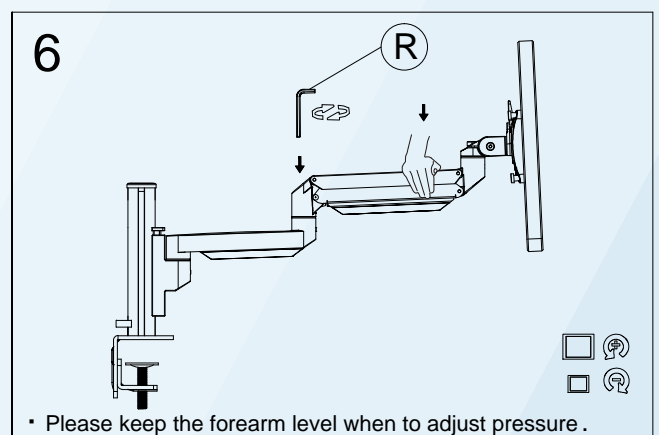

Desk Clamp

Thru Desk

Free Combination

Parts List

No.	ITEM	SPECS	No.	ITEM	SPECS
A		220mm*1	R		M4*1
B		1	S		M5*1
C		1	T		M6*1
D		1			
E		1			
F		1			
G		1			
H		1			
I		1			
J		1			
K		4			
L		M8*60mm*1			
M		M8*90mm*1			
N		M4*10mm*4			
O		M4*18mm*4			
P		M2*1			
Q		M3*1			