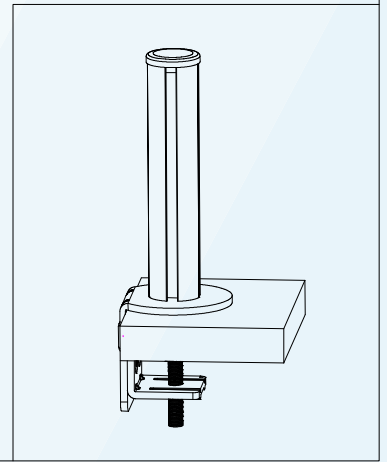

Desk Clamp

Thru Desk

Free Combination

Parts List

No.	ITEM	SPECS	No.	ITEM	SPECS
A		220mm*1	R		M4*1
B		1	S		M5*1
C		1	T		M6*1
D		1			
E		1			
F		1			
G		1			
H		1			
I		1			
J		1			
K		4			
L		M8*60mm*1			
M		M8*90mm*1			
N		M4*10mm*4			
O		M4*18mm*4			
P		M2*1			
Q		M3*1			