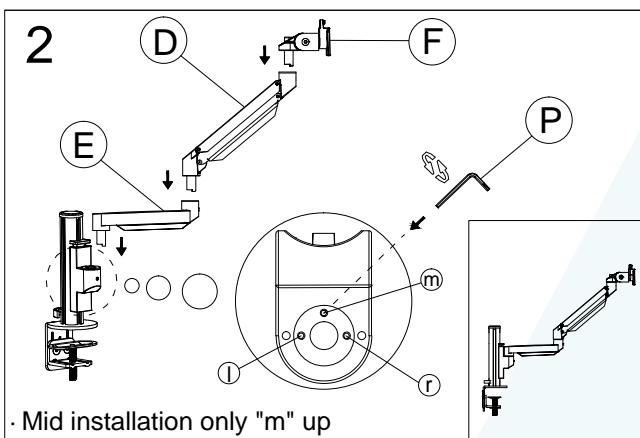

Desk Clamp

Thru Desk

Free Combination

Parts List

No.	ITEM	SPECS	No.	ITEM	SPECS
A		220mm*1	R		M4*1
B		1	S		M5*1
C		1	T		M6*1
D		1			
E		1			
F		1			
G		1			
H		1			
I		1			
J		1			
K		4			
L		M8*60mm*1			
M		M8*90mm*1			
N		M4*10mm*4			
O		M4*18mm*4			
P		M2*1			
Q		M3*1			