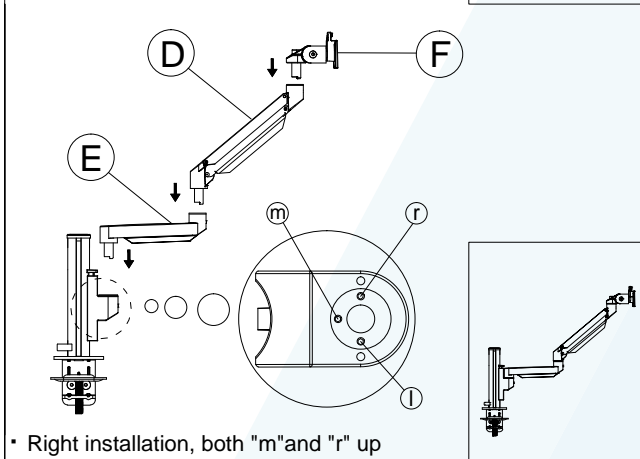

Desk Clamp

Thru Desk

Free Combination

Parts List

No.	ITEM	SPECS	No.	ITEM	SPECS
A		220mm*1	R		M4*1
B		1	S		M5*1
C		1	T		M6*1
D		1			
E		1			
F		1			
G		1			
H		1			
I		1			
J		1			
K		4			
L		M8*60mm*1			
M		M8*90mm*1			
N		M4*10mm*4			
O		M4*18mm*4			
P		M2*1			
Q		M3*1			