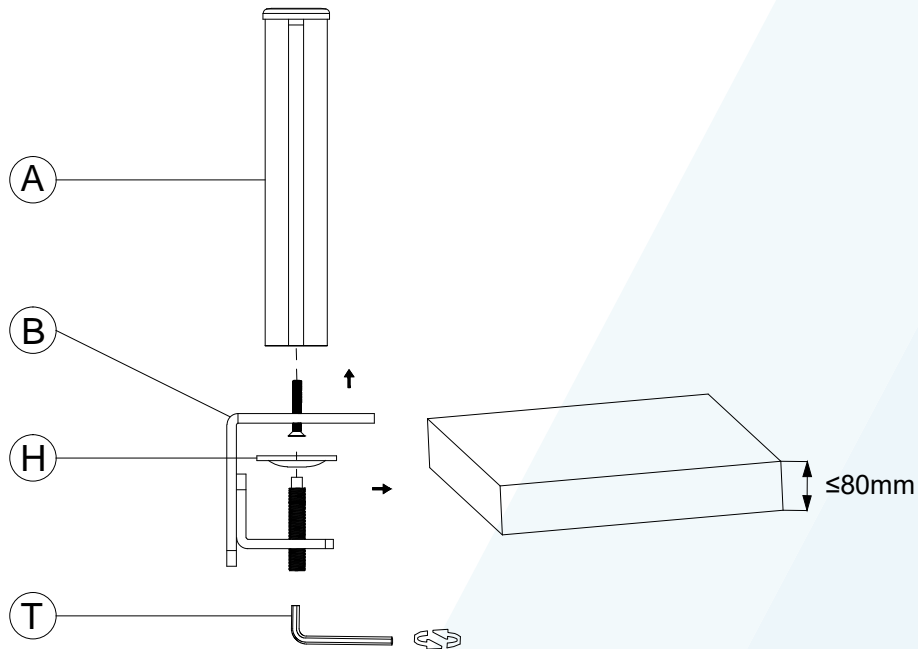

Desk Clamp

Thru Desk

Free Combination

Parts List

No.	ITEM	SPECS	No.	ITEM	SPECS
A		220mm*1	R		M4*1
B		1	S		M5*1
C		1	T		M6*1
D		1			
E		1			
F		1			
G		1			
H		1			
I		1			
J		1			
K		4			
L		M8*60mm*1			
M		M8*90mm*1			
N		M4*10mm*4			
O		M4*18mm*4			
P		M2*1			
Q		M3*1			