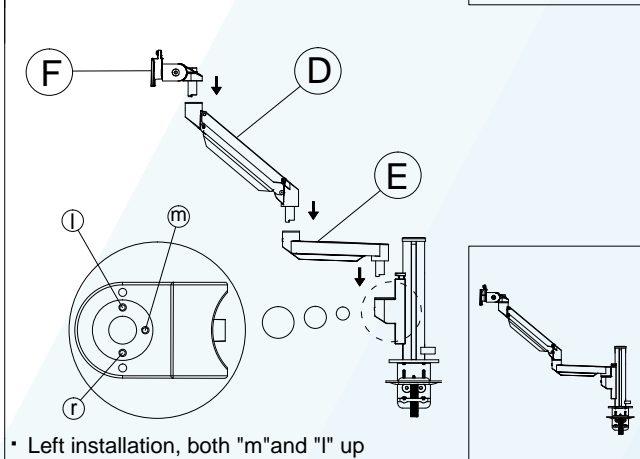

Desk Clamp

Thru Desk

Free Combination

Parts List

No.	ITEM	SPECS	No.	ITEM	SPECS
A		220mm*1	R		M4*1
B		1	S		M5*1
C		1	T		M6*1
D		1			
E		1			
F		1			
G		1			
H		1			
I		1			
J		1			
K		4			
L		M8*60mm*1			
M		M8*90mm*1			
N		M4*10mm*4			
O		M4*18mm*4			
P		M2*1			
Q		M3*1			