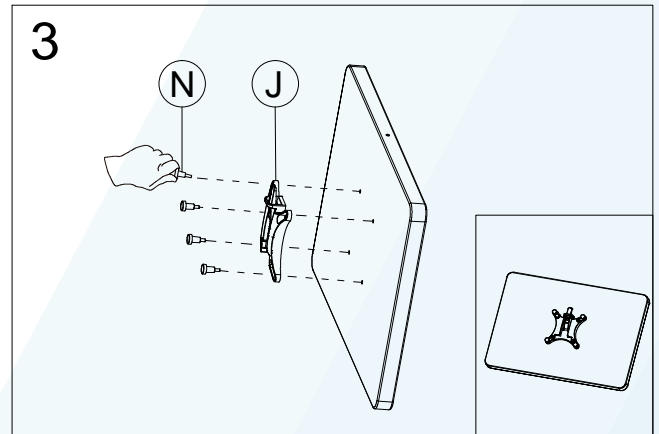

Desk Clamp

Thru Desk

Free Combination

Parts List

No.	ITEM	SPECS	No.	ITEM	SPECS
A		220mm*1	R		M4*1
B		1	S		M5*1
C		1	T		M6*1
D		1			
E		1			
F		1			
G		1			
H		1			
I		1			
J		1			
K		4			
L		M8*60mm*1			
M		M8*90mm*1			
N		M4*10mm*4			
O		M4*18mm*4			
P		M2*1			
Q		M3*1			