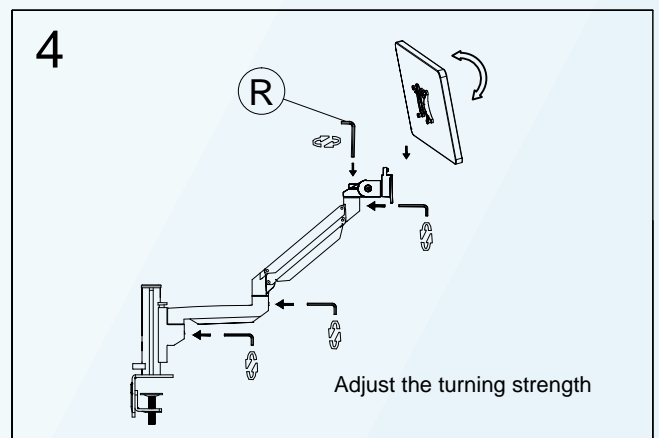

Desk Clamp

Thru Desk

Free Combination

Parts List

No.	ITEM	SPECS	No.	ITEM	SPECS
A		220mm*1	R		M4*1
B		1	S		M5*1
C		1	T		M6*1
D		1			
E		1			
F		1			
G		1			
H		1			
I		1			
J		1			
K		4			
L		M8*60mm*1			
M		M8*90mm*1			
N		M4*10mm*4			
O		M4*18mm*4			
P		M2*1			
Q		M3*1			