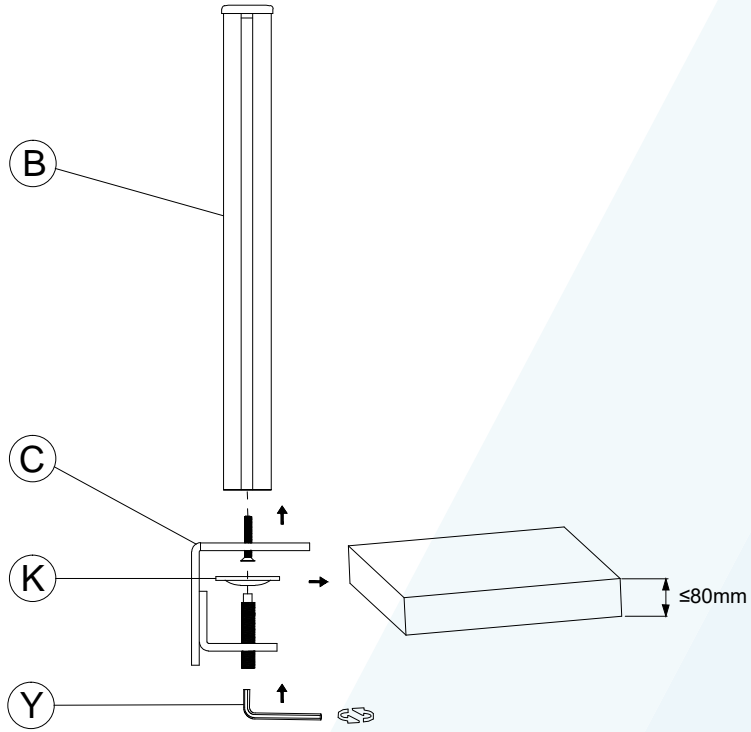

Desk Clamp

Thru Desk

Free Combination

Parts List

No.	ITEM	SPECS	No.	ITEM	SPECS
A		220mm*1	R		M8*100mm*1
B		450mm*1	S		M4*10mm*4
C		1	T		M4*18mm*4
D		1	U		M2*1
E		1	V		M3*1
F		1	W		M4*1
G		1	X		M5*1
H		1	Y		M6*1
I		1			
J		1			
K		1			
L		1			
M		1			
N		1			
O		4			
P		M8*60mm*1			
Q		M8*90mm*1			