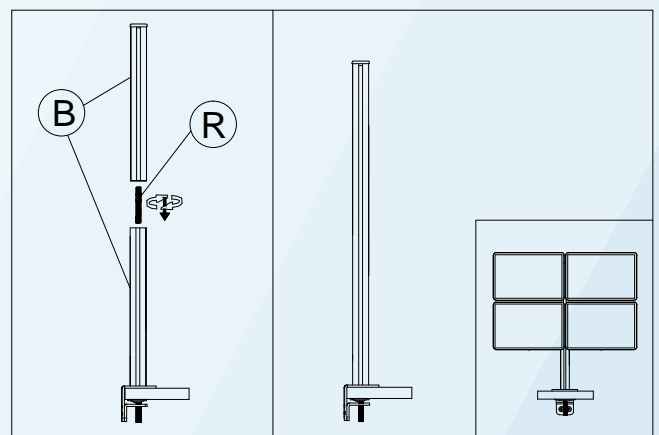

Desk Clamp

Thru Desk

Free Combination

Parts List

No.	ITEM	SPECS	No.	ITEM	SPECS
A		220mm*1	R		M8*100mm*1
B		450mm*1	S		M4*10mm*4
C		1	T		M4*18mm*4
D		1	U		M2*1
E		1	V		M3*1
F		1	W		M4*1
G		1	X		M5*1
H		1	Y		M6*1
I		1			
J		1			
K		1			
L		1			
M		1			
N		1			
O		4			
P		M8*60mm*1			
Q		M8*90mm*1			