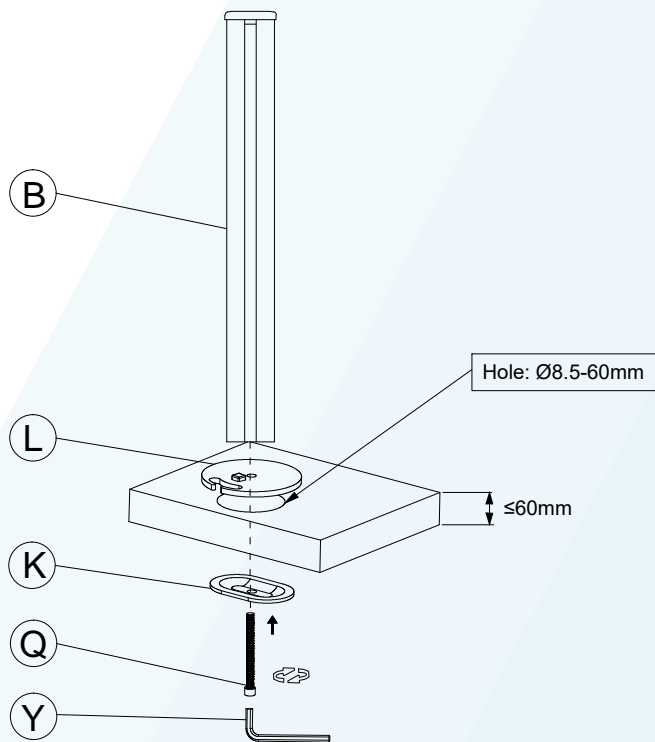

Desk Clamp

Thru Desk

Free Combination

Parts List

No.	ITEM	SPECS	No.	ITEM	SPECS
A		220mm*1	R		M8*100mm*1
B		450mm*1	S		M4*10mm*4
C		1	T		M4*18mm*4
D		1	U		M2*1
E		1	V		M3*1
F		1	W		M4*1
G		1	X		M5*1
H		1	Y		M6*1
I		1			
J		1			
K		1			
L		1			
M		1			
N		1			
O		4			
P		M8*60mm*1			
Q		M8*90mm*1			