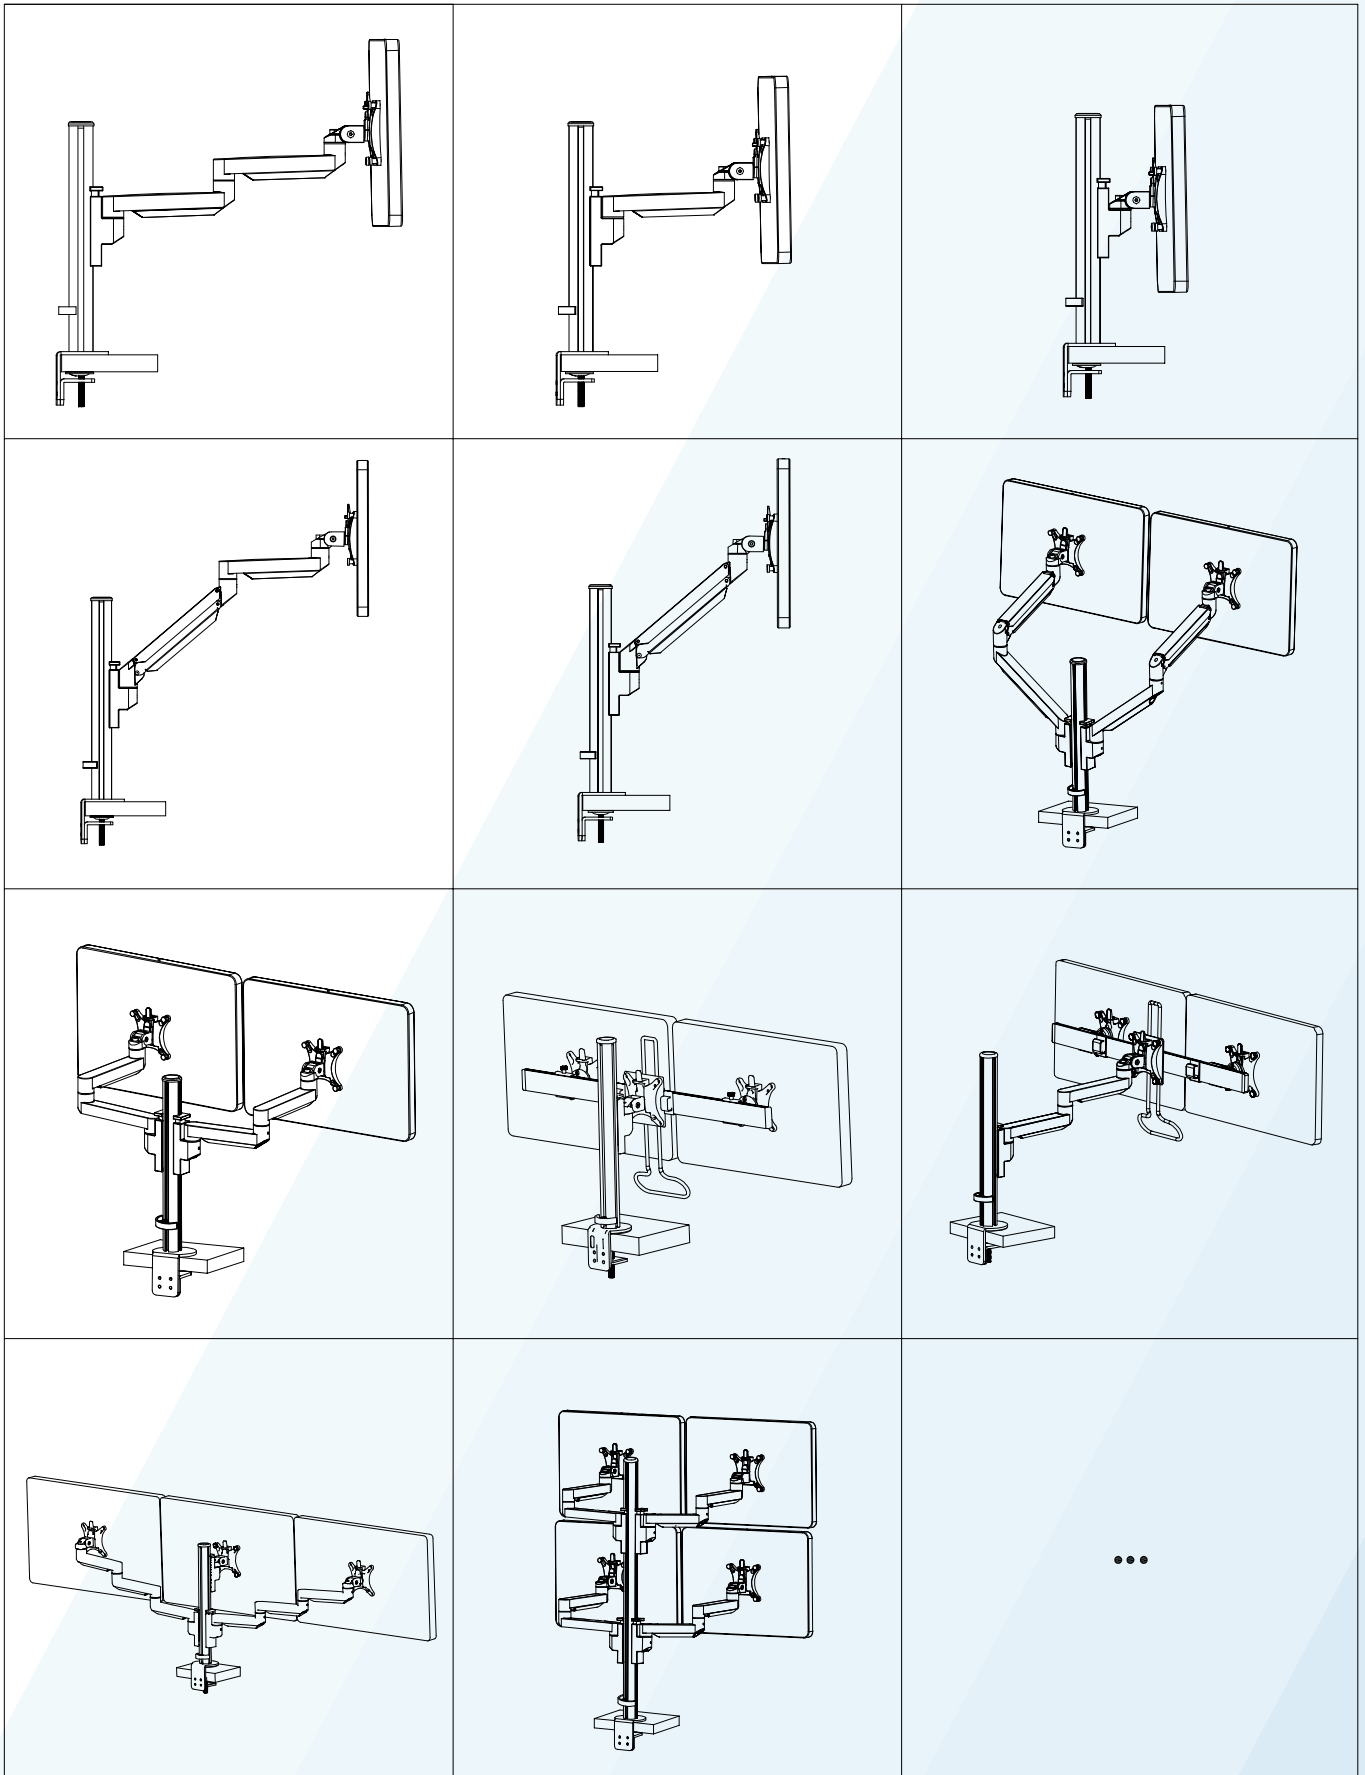

Desk Clamp

Thru Desk

Free Combination

Parts List

No.	ITEM	SPECS	No.	ITEM	SPECS
A		220mm*1	R		M8*100mm*1
B		450mm*1	S		M4*10mm*4
C		1	T		M4*18mm*4
D		1	U		M2*1
E		1	V		M3*1
F		1	W		M4*1
G		1	X		M5*1
H		1	Y		M6*1
I		1			
J		1			
K		1			
L		1			
M		1			
N		1			
O		4			
P		M8*60mm*1			
Q		M8*90mm*1			