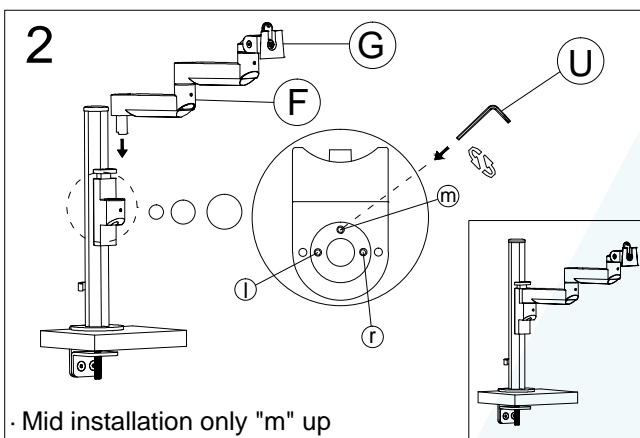

Desk Clamp

Thru Desk

Free Combination

Parts List

No.	ITEM	SPECS	No.	ITEM	SPECS
A		220mm*1	R		M8*100mm*1
B		450mm*1	S		M4*10mm*4
C		1	T		M4*18mm*4
D		1	U		M2*1
E		1	V		M3*1
F		1	W		M4*1
G		1	X		M5*1
H		1	Y		M6*1
I		1			
J		1			
K		1			
L		1			
M		1			
N		1			
O		4			
P		M8*60mm*1			
Q		M8*90mm*1			