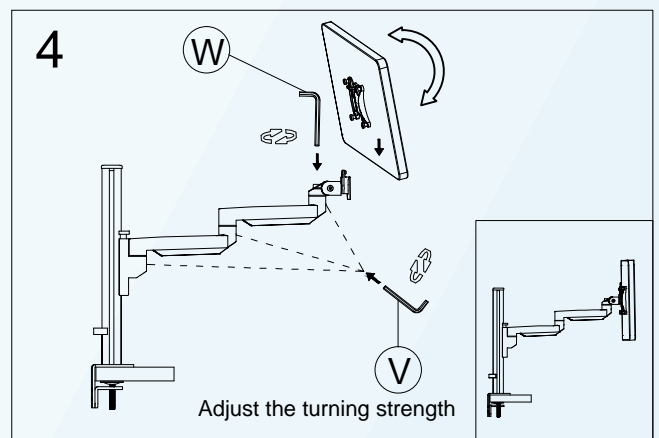

Desk Clamp

Thru Desk

Free Combination

Parts List

No.	ITEM	SPECS	No.	ITEM	SPECS
A		220mm*1	R		M8*100mm*1
B		450mm*1	S		M4*10mm*4
C		1	T		M4*18mm*4
D		1	U		M2*1
E		1	V		M3*1
F		1	W		M4*1
G		1	X		M5*1
H		1	Y		M6*1
I		1			
J		1			
K		1			
L		1			
M		1			
N		1			
O		4			
P		M8*60mm*1			
Q		M8*90mm*1			