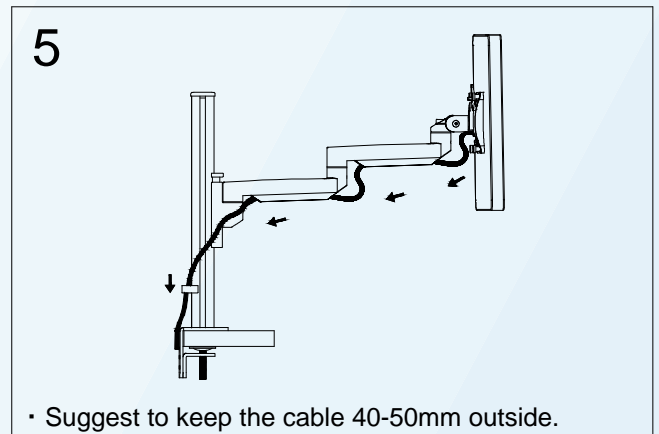

Desk Clamp

Thru Desk

Free Combination

Parts List

No.	ITEM	SPECS	No.	ITEM	SPECS
A		220mm*1	R		M8*100mm*1
B		450mm*1	S		M4*10mm*4
C		1	T		M4*18mm*4
D		1	U		M2*1
E		1	V		M3*1
F		1	W		M4*1
G		1	X		M5*1
H		1	Y		M6*1
I		1			
J		1			
K		1			
L		1			
M		1			
N		1			
O		4			
P		M8*60mm*1			
Q		M8*90mm*1			