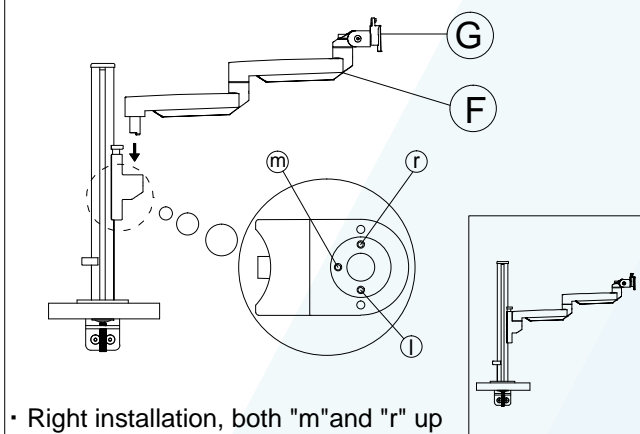

Desk Clamp

Thru Desk

Free Combination

Parts List

No.	ITEM	SPECS	No.	ITEM	SPECS
A		220mm*1	R		M8*100mm*1
B		450mm*1	S		M4*10mm*4
C		1	T		M4*18mm*4
D		1	U		M2*1
E		1	V		M3*1
F		1	W		M4*1
G		1	X		M5*1
H		1	Y		M6*1
I		1			
J		1			
K		1			
L		1			
M		1			
N		1			
O		4			
P		M8*60mm*1			
Q		M8*90mm*1			