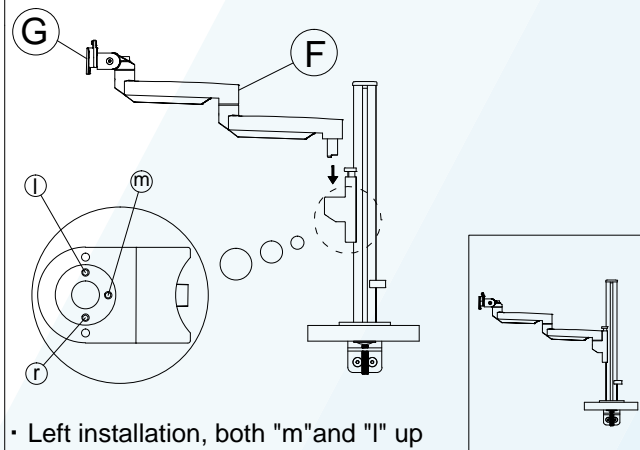

Desk Clamp

Thru Desk

Free Combination

Parts List

No.	ITEM	SPECS	No.	ITEM	SPECS
A		220mm*1	R		M8*100mm*1
B		450mm*1	S		M4*10mm*4
C		1	T		M4*18mm*4
D		1	U		M2*1
E		1	V		M3*1
F		1	W		M4*1
G		1	X		M5*1
H		1	Y		M6*1
I		1			
J		1			
K		1			
L		1			
M		1			
N		1			
O		4			
P		M8*60mm*1			
Q		M8*90mm*1			