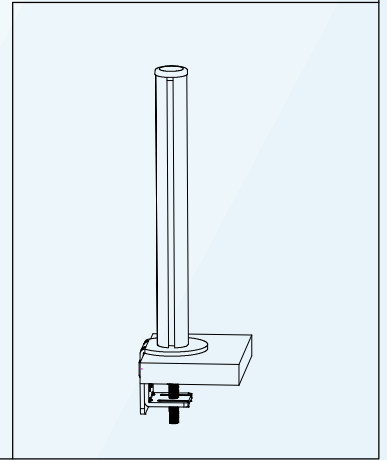

Desk Clamp

Thru Desk

Free Combination

Parts List

No.	ITEM	SPECS	No.	ITEM	SPECS
A		220mm*1	R		M8*100mm*1
B		450mm*1	S		M4*10mm*4
C		1	T		M4*18mm*4
D		1	U		M2*1
E		1	V		M3*1
F		1	W		M4*1
G		1	X		M5*1
H		1	Y		M6*1
I		1			
J		1			
K		1			
L		1			
M		1			
N		1			
O		4			
P		M8*60mm*1			
Q		M8*90mm*1			