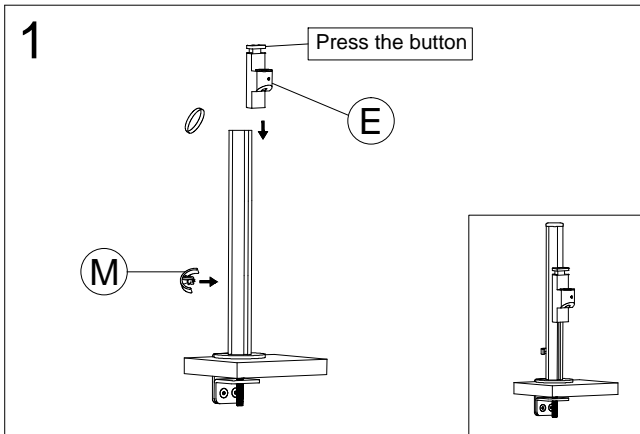

Desk Clamp

Thru Desk

Free Combination

Parts List

No.	ITEM	SPECS	No.	ITEM	SPECS
A		220mm*1	R		M8*100mm*1
B		450mm*1	S		M4*10mm*4
C		1	T		M4*18mm*4
D		1	U		M2*1
E		1	V		M3*1
F		1	W		M4*1
G		1	X		M5*1
H		1	Y		M6*1
I		1			
J		1			
K		1			
L		1			
M		1			
N		1			
O		4			
P		M8*60mm*1			
Q		M8*90mm*1			