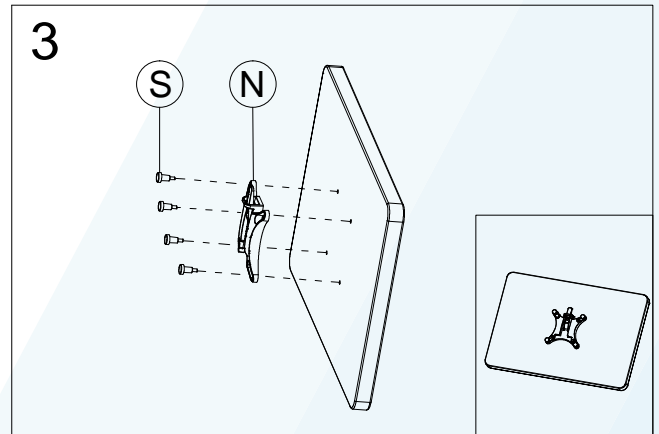

Desk Clamp

Thru Desk

Free Combination

Parts List

No.	ITEM	SPECS	No.	ITEM	SPECS
A		220mm*1	R		M8*100mm*1
B		450mm*1	S		M4*10mm*4
C		1	T		M4*18mm*4
D		1	U		M2*1
E		1	V		M3*1
F		1	W		M4*1
G		1	X		M5*1
H		1	Y		M6*1
I		1			
J		1			
K		1			
L		1			
M		1			
N		1			
O		4			
P		M8*60mm*1			
Q		M8*90mm*1			