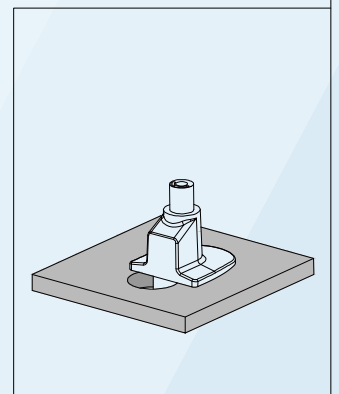

Desk Clamp

Grommet Hole

No.	ITEM	SPECS	No.	ITEM	SPECS
A		1	K		4
B		1	L		M4*18mm*4
C		1			
D		1			
E		1			
F		M8*90mm*1			
G		M6*1			
H		M4*1			
I		M3*1			
J		M4*10mm*4			