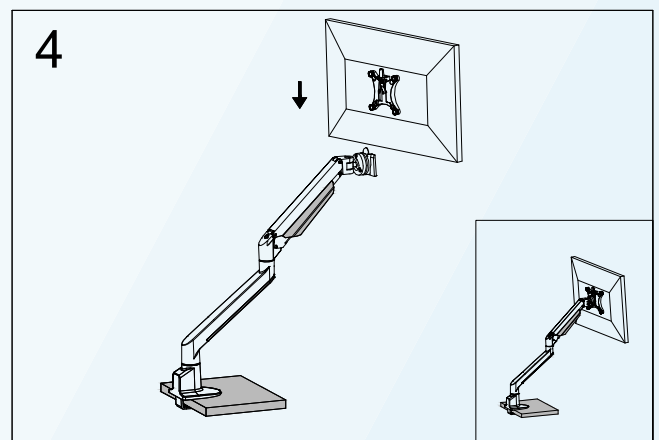

Desk Clamp

Grommet Hole

No.	ITEM	SPECS	No.	ITEM	SPECS
A		1	K		4
B		1	L		M4*18mm*4
C		1			
D		1			
E		1			
F		M8*90mm*1			
G		M6*1			
H		M4*1			
I		M3*1			
J		M4*10mm*4			