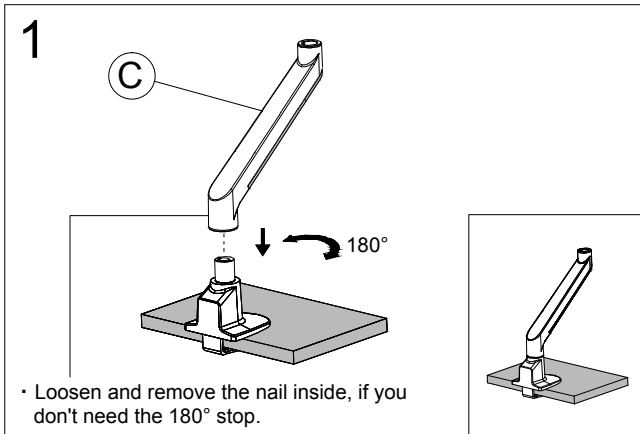

Desk Clamp

Grommet Hole

No.	ITEM	SPECS	No.	ITEM	SPECS
A		1	K		4
B		1	L		M4*18mm*4
C		1			
D		1			
E		1			
F		M8*90mm*1			
G		M6*1			
H		M4*1			
I		M3*1			
J		M4*10mm*4			