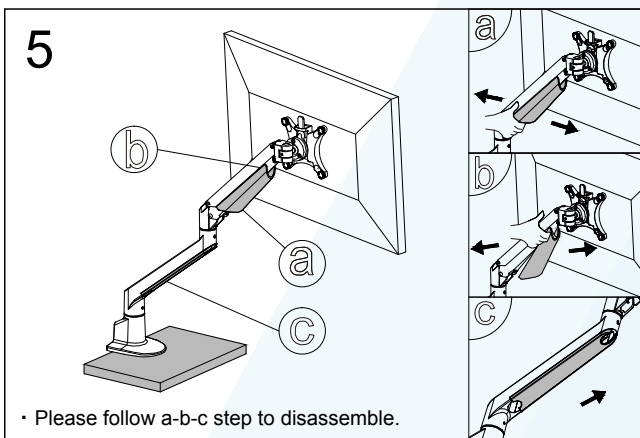

Desk Clamp

Grommet Hole

No.	ITEM	SPECS	No.	ITEM	SPECS
A		1	K		4
B		1	L		M4*18mm*4
C		1			
D		1			
E		1			
F		M8*90mm*1			
G		M6*1			
H		M4*1			
I		M3*1			
J		M4*10mm*4			