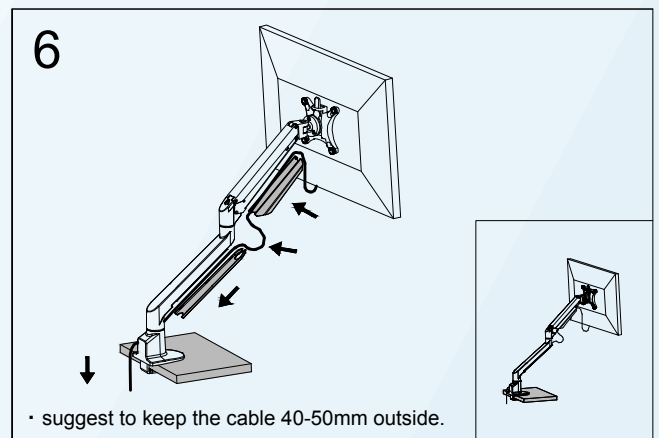

Desk Clamp

Grommet Hole

No.	ITEM	SPECS	No.	ITEM	SPECS
A		1	K		4
B		1	L		M4*18mm*4
C		1			
D		1			
E		1			
F		M8*90mm*1			
G		M6*1			
H		M4*1			
I		M3*1			
J		M4*10mm*4			