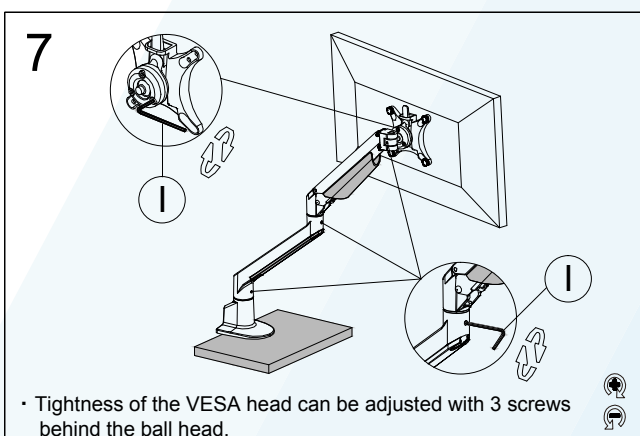

Desk Clamp

Grommet Hole

No.	ITEM	SPECS	No.	ITEM	SPECS
A		1	K		4
B		1	L		M4*18mm*4
C		1			
D		1			
E		1			
F		M8*90mm*1			
G		M6*1			
H		M4*1			
I		M3*1			
J		M4*10mm*4			