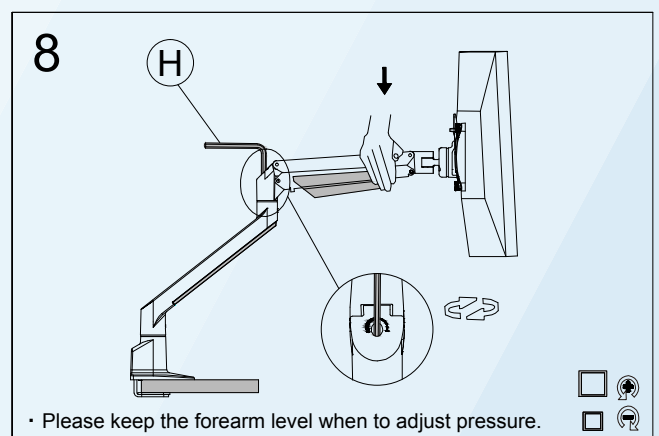

Desk Clamp

Grommet Hole

No.	ITEM	SPECS	No.	ITEM	SPECS
A		1	K		4
B		1	L		M4*18mm*4
C		1			
D		1			
E		1			
F		M8*90mm*1			
G		M6*1			
H		M4*1			
I		M3*1			
J		M4*10mm*4			