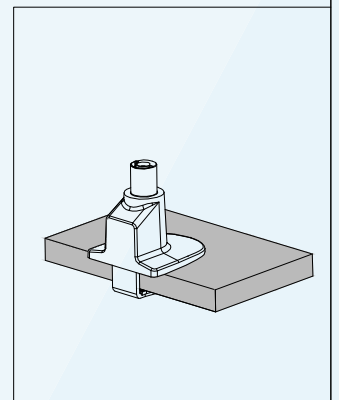

Desk Clamp

Grommet Hole

No.	ITEM	SPECS	No.	ITEM	SPECS
A		1	K		4
B		1	L		M4*18mm*4
C		1			
D		1			
E		1			
F		M8*90mm*1			
G		M6*1			
H		M4*1			
I		M3*1			
J		M4*10mm*4			