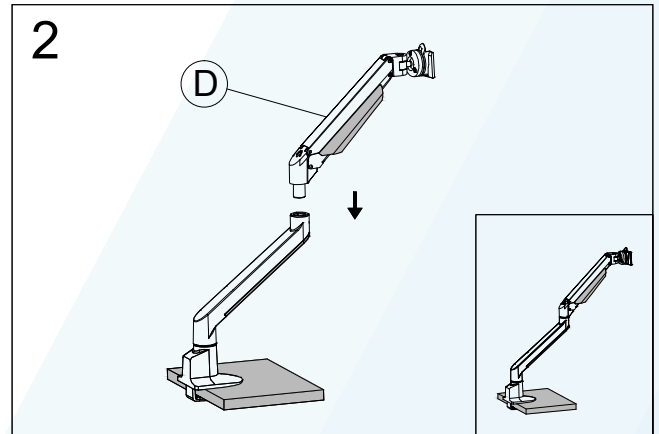

Desk Clamp

Grommet Hole

No.	ITEM	SPECS	No.	ITEM	SPECS
A		1	K		4
B		1	L		M4*18mm*4
C		1			
D		1			
E		1			
F		M8*90mm*1			
G		M6*1			
H		M4*1			
I		M3*1			
J		M4*10mm*4			