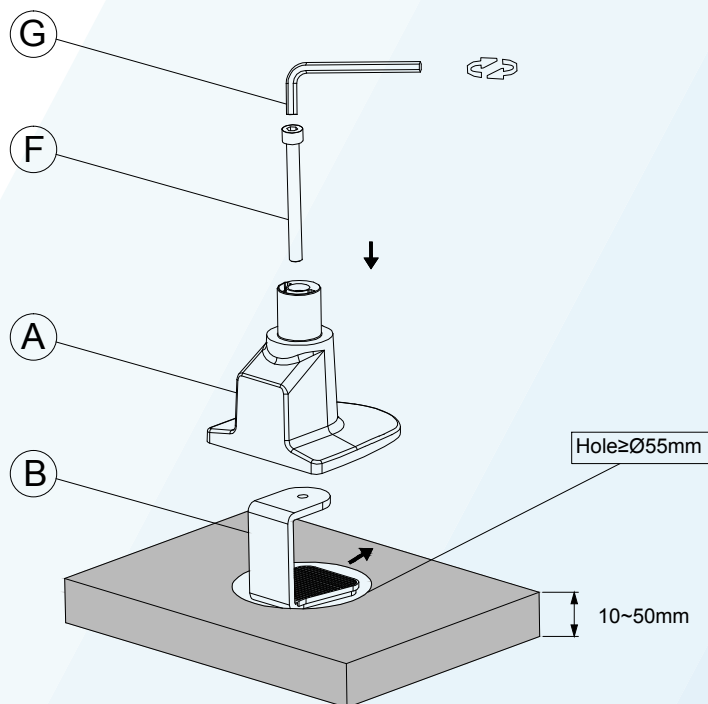

Desk Clamp

Grommet Hole

No.	ITEM	SPECS	No.	ITEM	SPECS
A		1	K		4
B		1	L		M4*18mm*4
C		1			
D		1			
E		1			
F		M8*90mm*1			
G		M6*1			
H		M4*1			
I		M3*1			
J		M4*10mm*4			