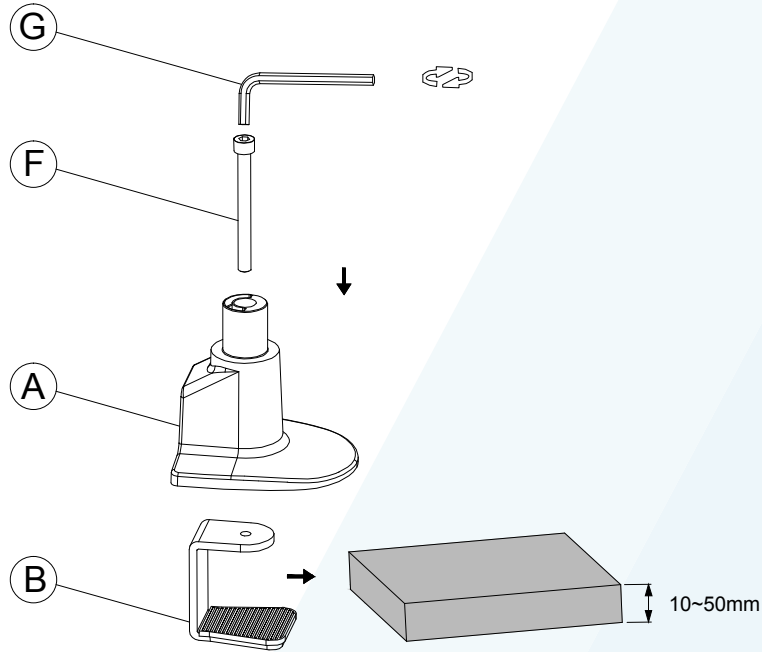

Desk Clamp

Grommet Hole

No.	ITEM	SPECS	No.	ITEM	SPECS
A		1	K		4
B		1	L		M4*18mm*4
C		1			
D		1			
E		1			
F		M8*90mm*1			
G		M6*1			
H		M4*1			
I		M3*1			
J		M4*10mm*4			