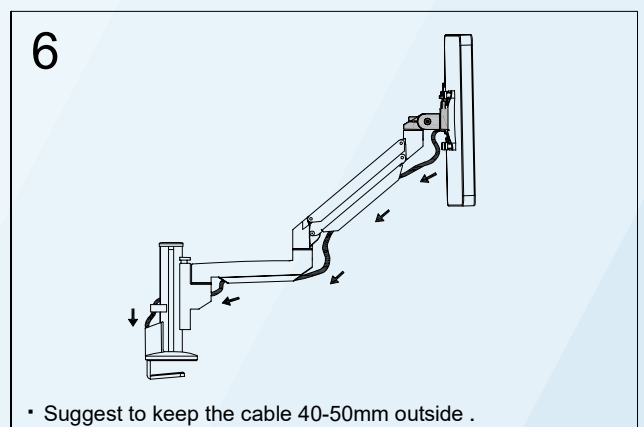

Desk Clamp

Thru Desk

Free Combination

Parts List

No.	ITEM	SPECS	No.	ITEM	SPECS
A		220mm*1	P		M4*1
B		1	Q		M5*1
C		1	R		M6*1
D		1	S		1
E		1	T		1
F		1			
G		1			
H		1			
J		M4*16mm*4			
K		M8*100mm*1			
L		1			
M		M2*1			
N		M3*1			