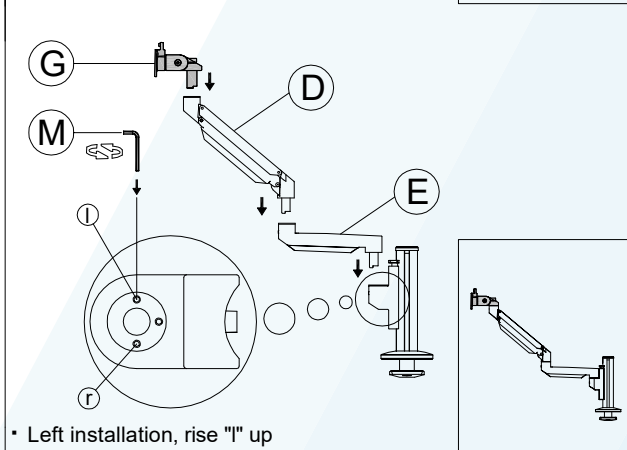

Desk Clamp

Thru Desk

Free Combination

Parts List

No.	ITEM	SPECS	No.	ITEM	SPECS
A		220mm*1	P		M4*1
B		1	Q		M5*1
C		1	R		M6*1
D		1	S		1
E		1	T		1
F		1			
G		1			
H		1			
J		M4*16mm*4			
K		M8*100mm*1			
L		1			
M		M2*1			
N		M3*1			

Note: Grey Not Included, Optional.