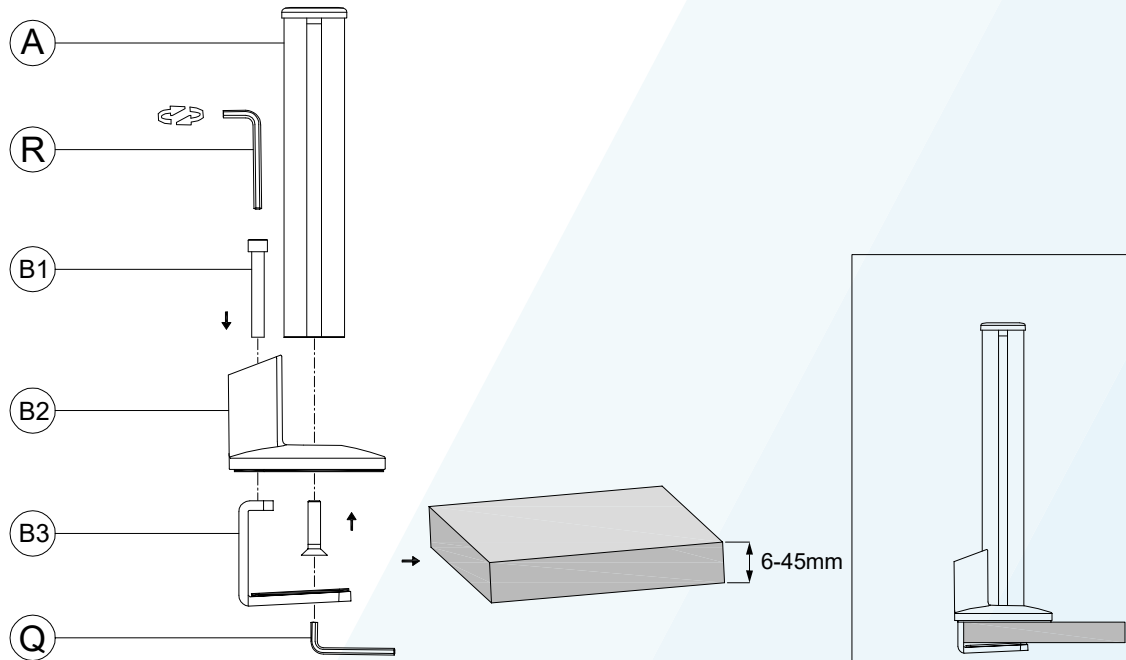

Desk Clamp

Thru Desk

Free Combination

Parts List

No.	ITEM	SPECS	No.	ITEM	SPECS
A		220mm*1	P		M4*1
B		1	Q		M5*1
C		1	R		M6*1
D		1	S		1
E		1	T		1
F		1			
G		1			
H		1			
J		M4*16mm*4			
K		M8*100mm*1			
L		1			
M		M2*1			
N		M3*1			

Note: Grey Not Included, Optional.