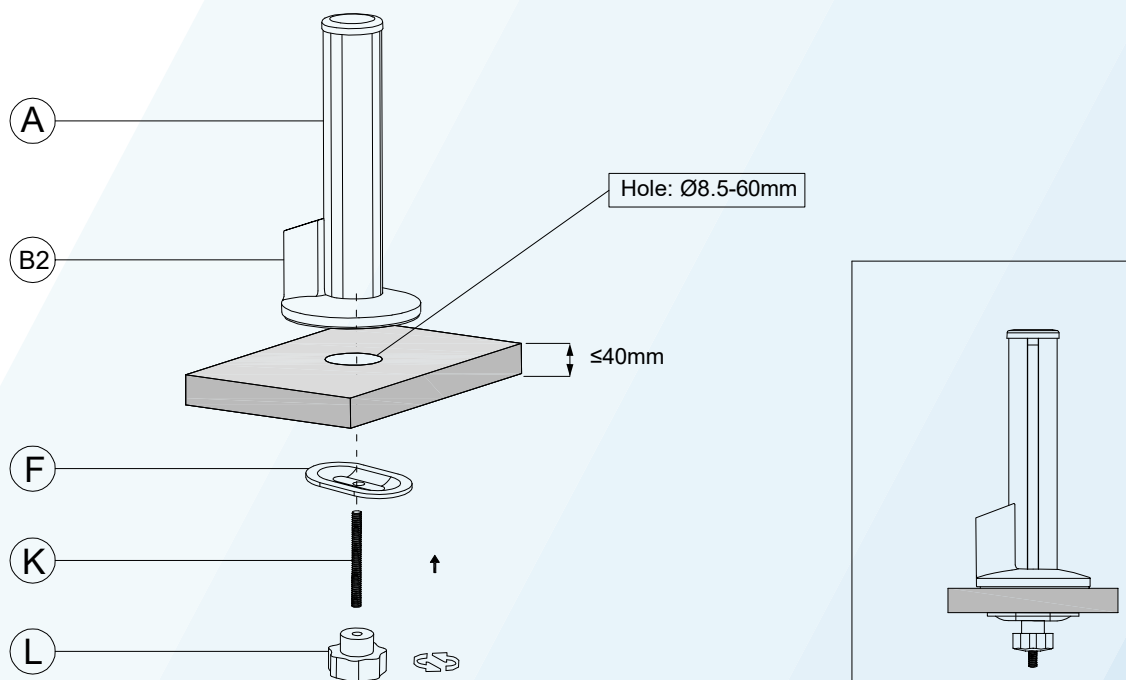

Desk Clamp

Thru Desk

Free Combination

Parts List

No.	ITEM	SPECS	No.	ITEM	SPECS
A		220mm*1	P		M4*1
B		1	Q		M5*1
C		1	R		M6*1
D		1	S		1
E		1	T		1
F		1			
G		1			
H		1			
J		M4*16mm*4			
K		M8*100mm*1			
L		1			
M		M2*1			
N		M3*1			

Note: Grey Not Included, Optional.