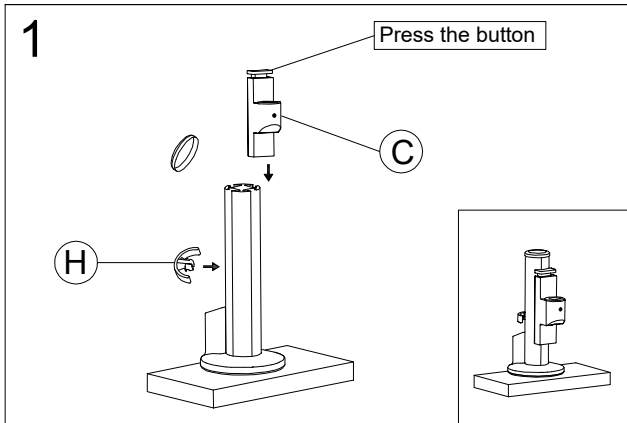

Desk Clamp

Thru Desk

Free Combination

Parts List

No.	ITEM	SPECS	No.	ITEM	SPECS
A		220mm*1	P		M4*1
B		1	Q		M5*1
C		1	R		M6*1
D		1	S		1
E		1	T		1
F		1			
G		1			
H		1			
J		M4*16mm*4			
K		M8*100mm*1			
L		1			
M		M2*1			
N		M3*1			

Note: Grey Not Included, Optional.