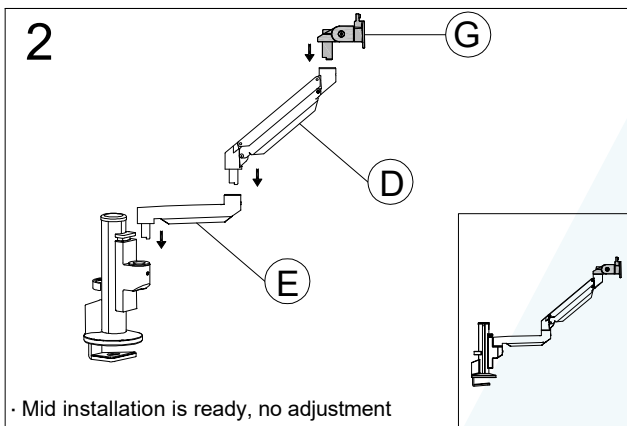

Desk Clamp

Thru Desk

Free Combination

Parts List

No.	ITEM	SPECS	No.	ITEM	SPECS
A		220mm*1	P		M4*1
B		1	Q		M5*1
C		1	R		M6*1
D		1	S		1
E		1	T		1
F		1			
G		1			
H		1			
J		M4*16mm*4			
K		M8*100mm*1			
L		1			
M		M2*1			
N		M3*1			