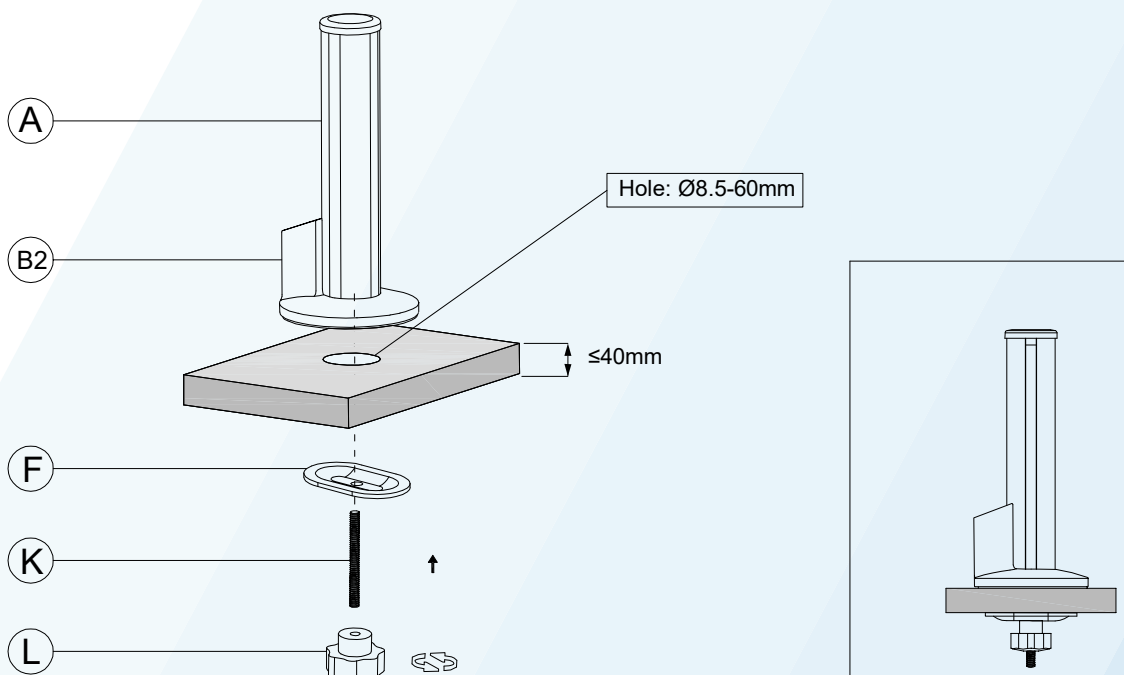

Desk Clamp

Thru Desk

Free Combination

Parts List

No.	ITEM	SPECS	No.	ITEM	SPECS
A		220mm*1	P		M4*1
B		1	Q		M5*1
C		1	R		M6*1
D		1	S		1
E		1	T		1
F		1			
G		1			
H		1			
J		M4*16mm*4			
K		M8*100mm*1			
L		1			
M		M2*1			
N		M3*1			

Note: Grey Not Included, Optional.