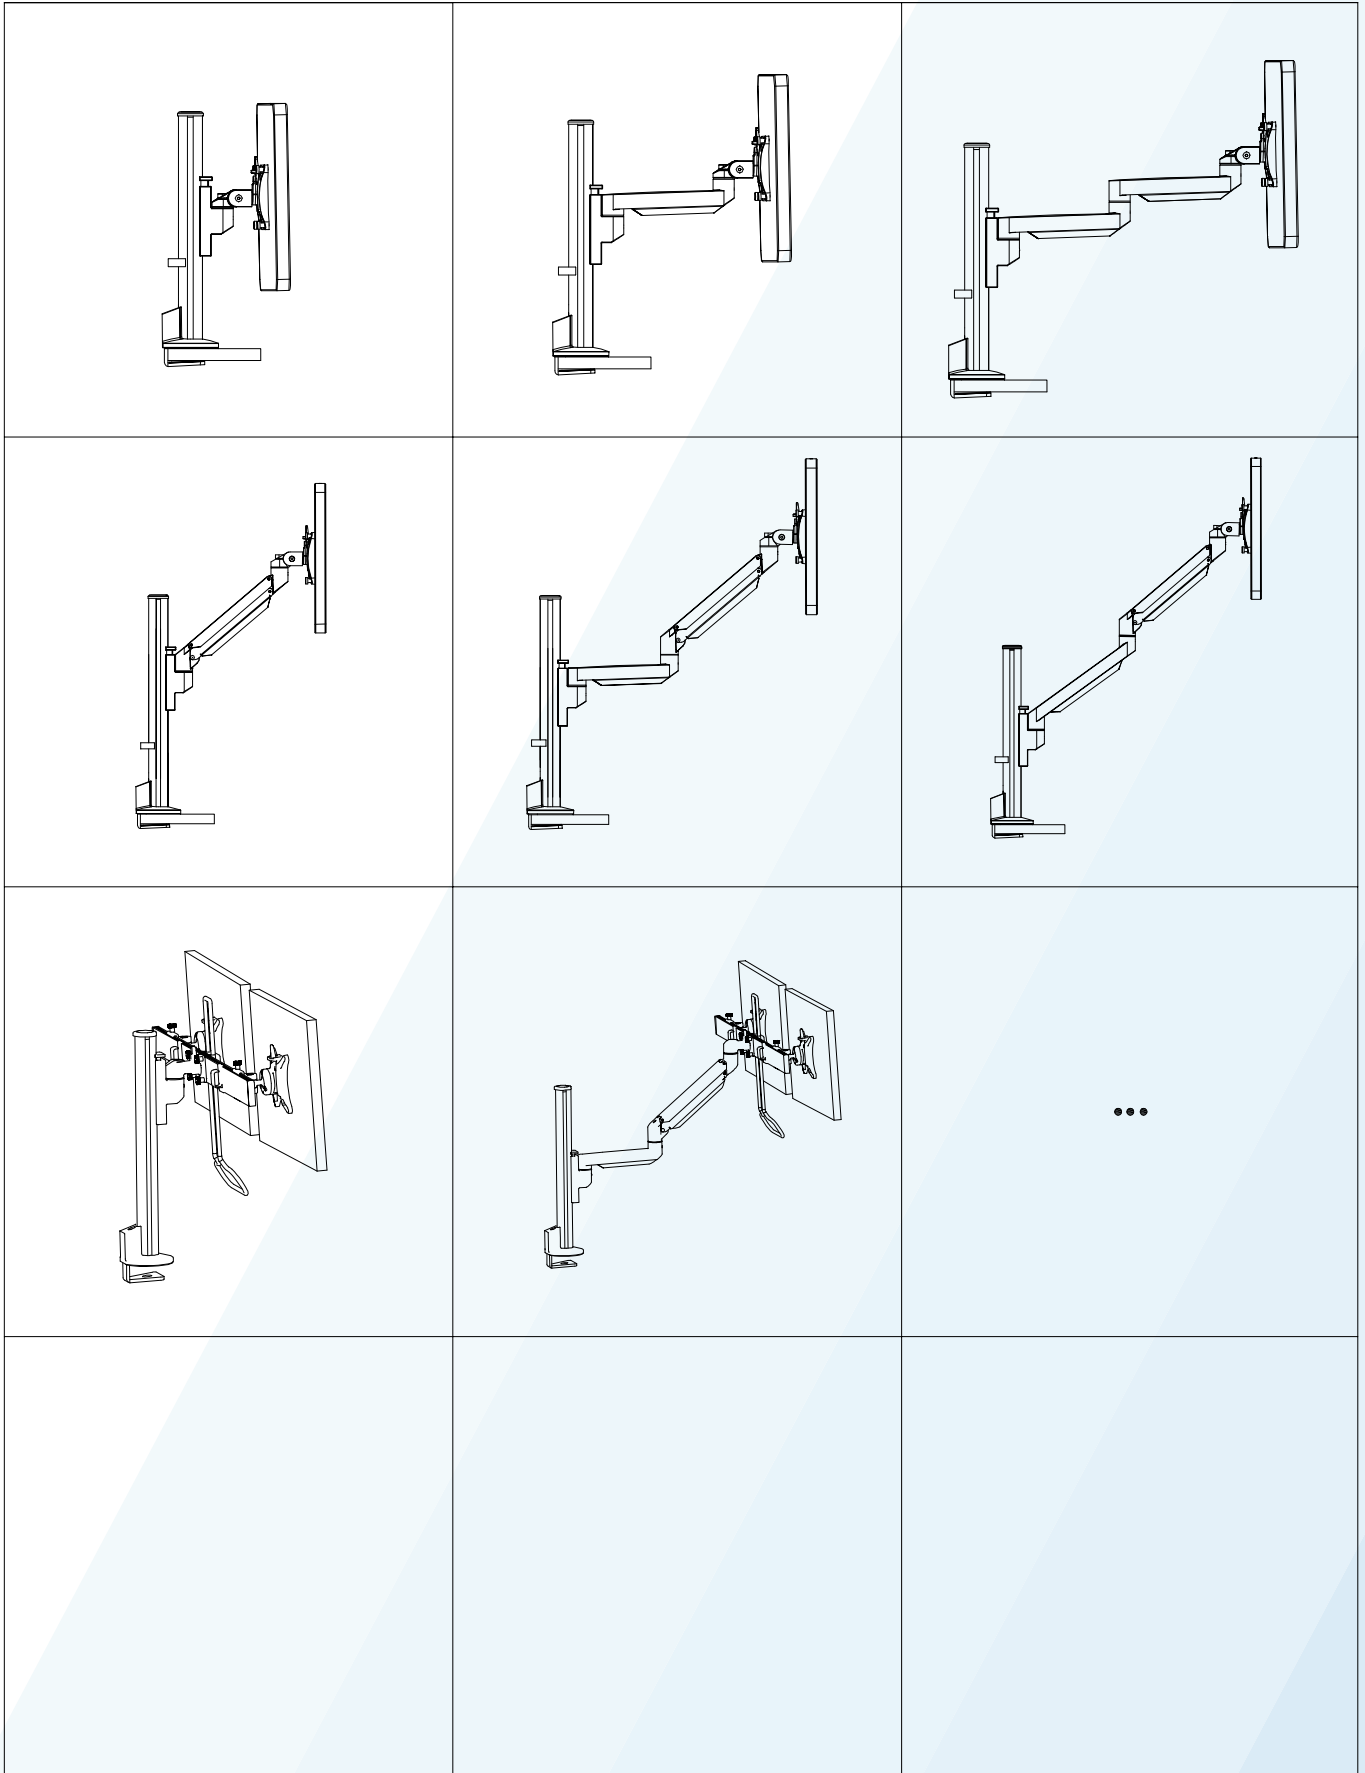

Desk Clamp

Thru Desk

Free Combination

Parts List

No.	ITEM	SPECS	No.	ITEM	SPECS
A		220mm*1	P		M4*1
B		1	Q		M5*1
C		1	R		M6*1
D		1	S		1
E		1	T		1
F		1			
G		1			
H		1			
J		M4*16mm*4			
K		M8*100mm*1			
L		1			
M		M2*1			
N		M3*1			

Note: Grey Not Included, Optional.