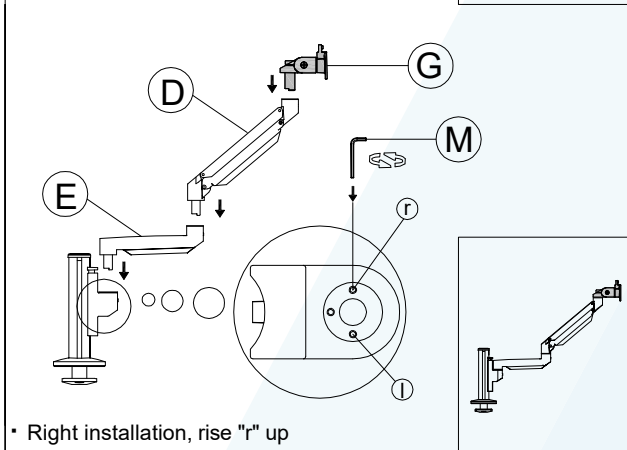

Desk Clamp

Thru Desk

Free Combination

Parts List

No.	ITEM	SPECS	No.	ITEM	SPECS
A		220mm*1	P		M4*1
B		1	Q		M5*1
C		1	R		M6*1
D		1	S		1
E		1	T		1
F		1			
G		1			
H		1			
J		M4*16mm*4			
K		M8*100mm*1			
L		1			
M		M2*1			
N		M3*1			

Note: Grey Not Included, Optional.