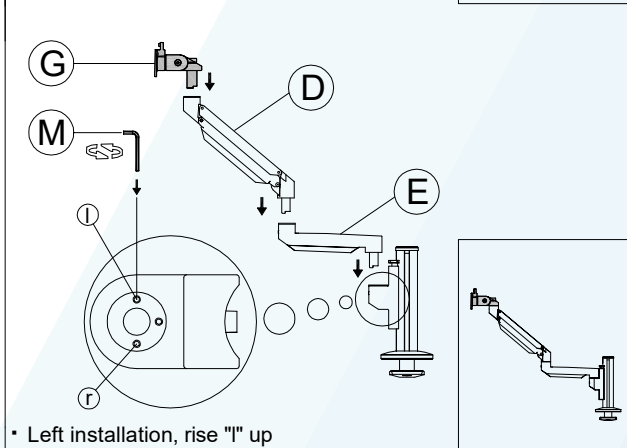

Desk Clamp

Thru Desk

Free Combination

Parts List

No.	ITEM	SPECS	No.	ITEM	SPECS
A		220mm*1	P		M4*1
B		1	Q		M5*1
C		1	R		M6*1
D		1	S		1
E		1	T		1
F		1			
G		1			
H		1			
J		M4*16mm*4			
K		M8*100mm*1			
L		1			
M		M2*1			
N		M3*1			

Note: Grey Not Included, Optional.