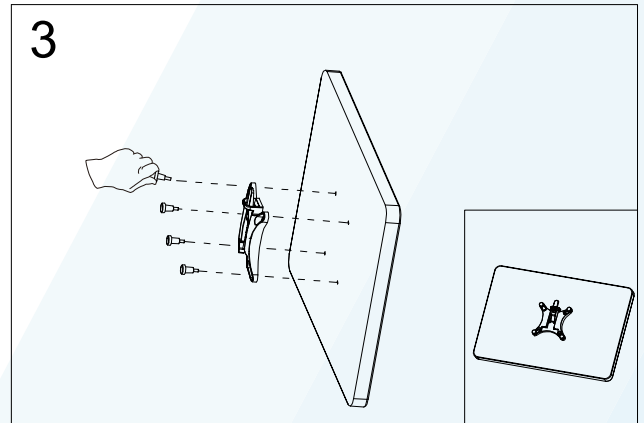

Desk Clamp

Thru Desk

Free Combination

Parts List

No.	ITEM	SPECS	No.	ITEM	SPECS
A		220mm*1	P		M4*1
B		1	Q		M5*1
C		1	R		M6*1
D		1	S		1
E		1	T		1
F		1			
G		1			
H		1			
J		M4*16mm*4			
K		M8*100mm*1			
L		1			
M		M2*1			
N		M3*1			

Note: Grey Not Included, Optional.