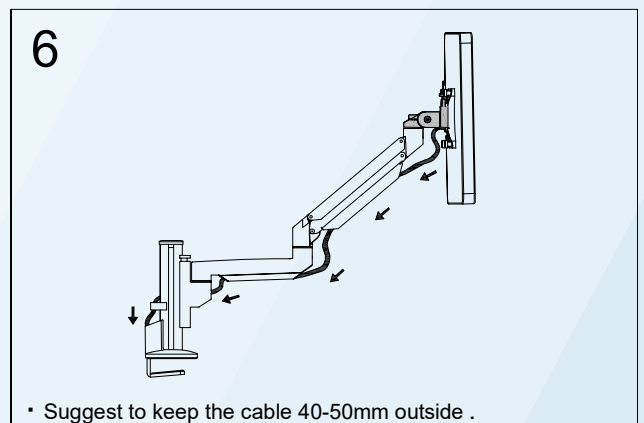

Desk Clamp

Thru Desk

Free Combination

Parts List

No.	ITEM	SPECS	No.	ITEM	SPECS
A		220mm*1	P		M4*1
B		1	Q		M5*1
C		1	R		M6*1
D		1	S		1
E		1	T		1
F		1			
G		1			
H		1			
J		M4*16mm*4			
K		M8*100mm*1			
L		1			
M		M2*1			
N		M3*1			