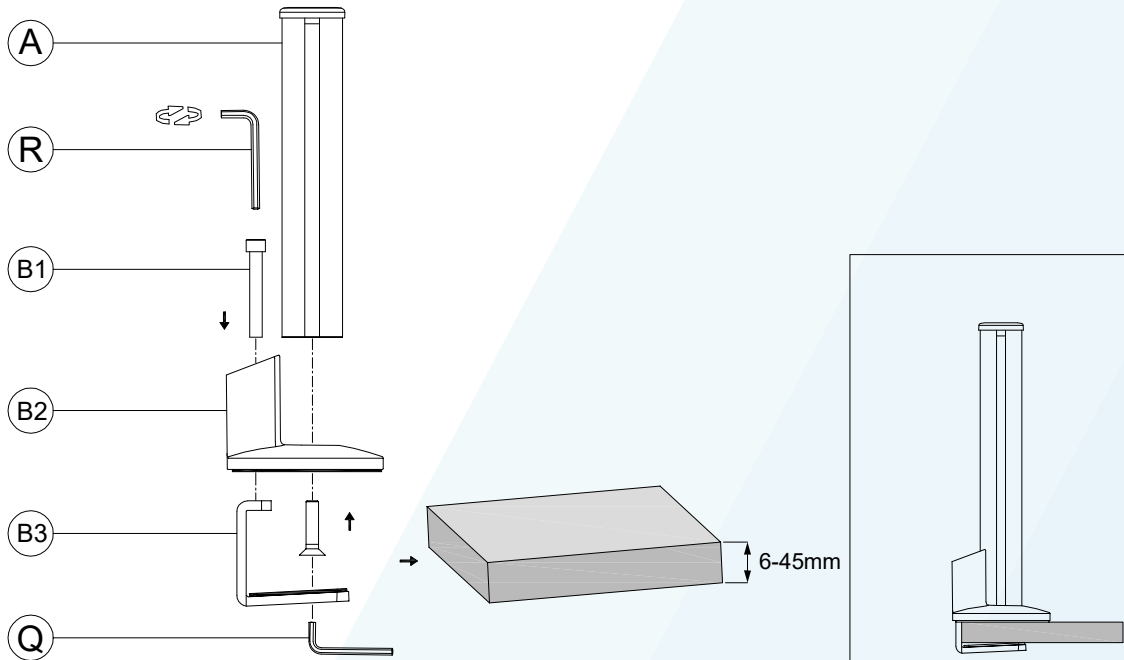

Desk Clamp

Thru Desk

Free Combination

Parts List

No.	ITEM	SPECS	No.	ITEM	SPECS
A		220mm*1	P		M4*1
B		1	Q		M5*1
C		1	R		M6*1
D		1	S		1
E		1	T		1
F		1			
G		1			
H		1			
J		M4*16mm*4			
K		M8*100mm*1			
L		1			
M		M2*1			
N		M3*1			

Note: Grey Not Included, Optional.