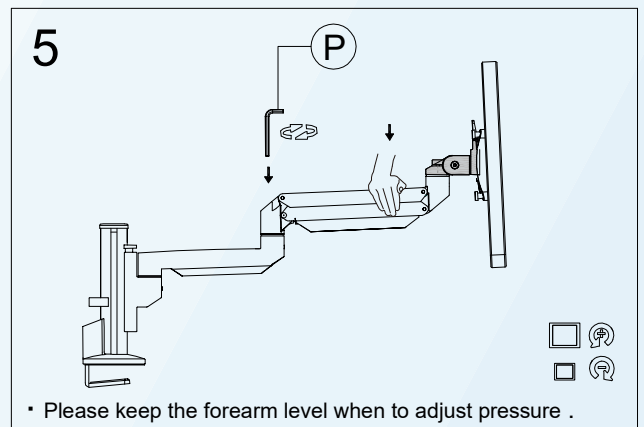

Desk Clamp

Thru Desk

Free Combination

Parts List

No.	ITEM	SPECS	No.	ITEM	SPECS
A		220mm*1	P		M4*1
B		1	Q		M5*1
C		1	R		M6*1
D		1	S		1
E		1	T		1
F		1			
G		1			
H		1			
J		M4*16mm*4			
K		M8*100mm*1			
L		1			
M		M2*1			
N		M3*1			

Note: Grey Not Included, Optional.