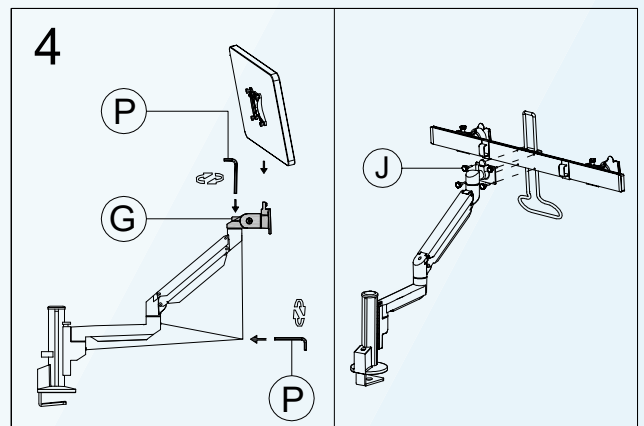

Desk Clamp

Thru Desk

Free Combination

Parts List

No.	ITEM	SPECS	No.	ITEM	SPECS
A		220mm*1	P		M4*1
B		1	Q		M5*1
C		1	R		M6*1
D		1	S		1
E		1	T		1
F		1			
G		1			
H		1			
J		M4*16mm*4			
K		M8*100mm*1			
L		1			
M		M2*1			
N		M3*1			

Note: Grey Not Included, Optional.