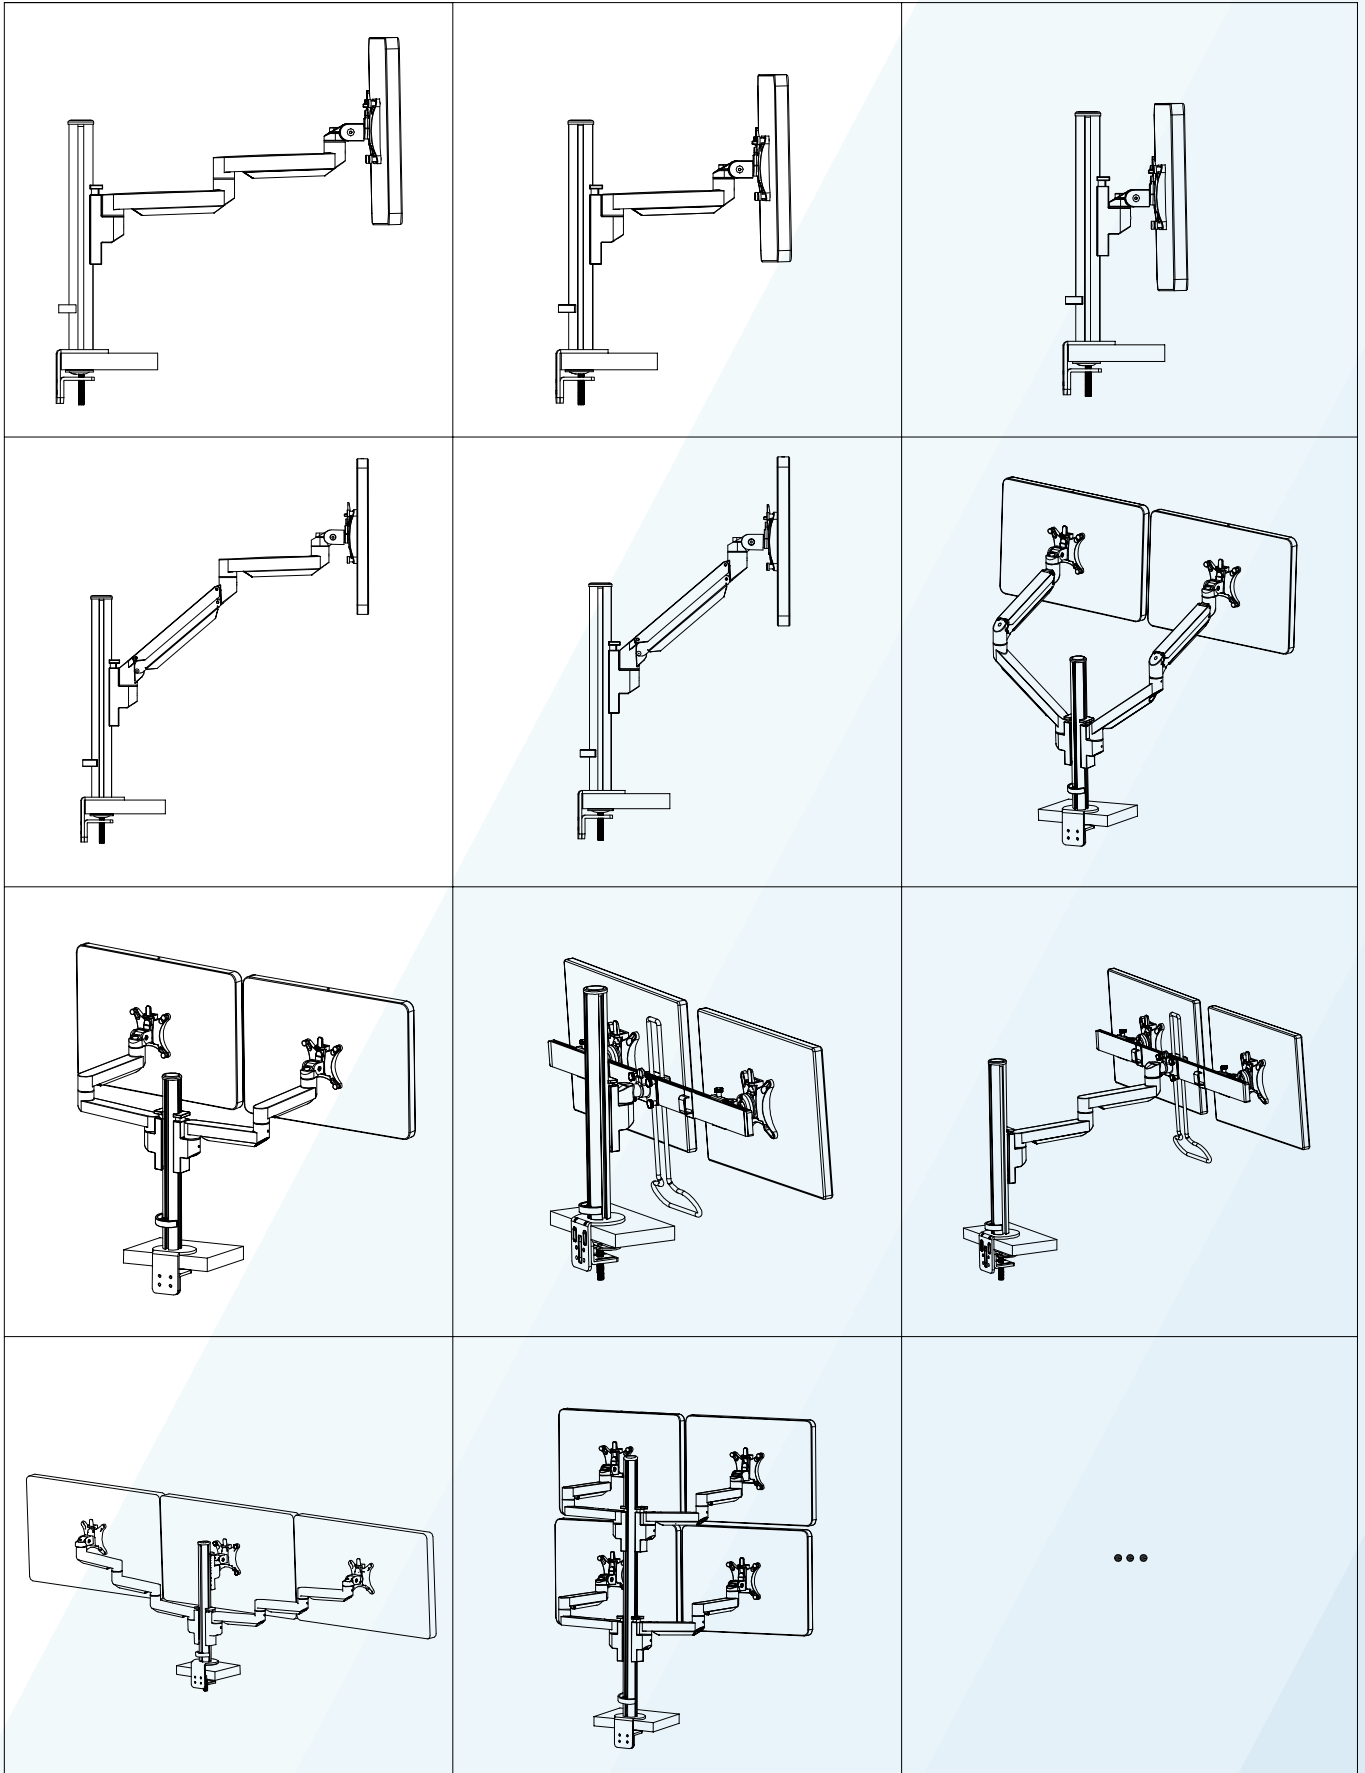

Desk Clamp

Thru Desk

Free Combination

Parts List

No.	ITEM	SPECS	No.	ITEM	SPECS
A		220mm*1	R		M8*100mm*1
B		450mm*1	S		M4*10mm*4
C		1	T		M4*18mm*4
D		1	U		M2*1
E		1	V		M3*1
F		1	W		M4*1
G		1	X		M5*1
H		1	Y		M6*1
I		1			
J		1			
K		1			
L		1			
M		1			
N		1			
O		4			
P		M8*60mm*1			
Q		M8*90mm*1			