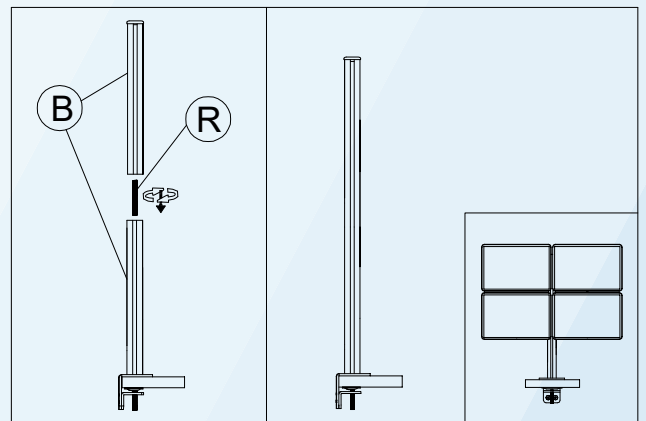

Desk Clamp

Thru Desk

Free Combination

Parts List

No.	ITEM	SPECS	No.	ITEM	SPECS
A		220mm*1	R		M8*100mm*1
B		450mm*1	S		M4*10mm*4
C		1	T		M4*18mm*4
D		1	U		M2*1
E		1	V		M3*1
F		1	W		M4*1
G		1	X		M5*1
H		1	Y		M6*1
I		1			
J		1			
K		1			
L		1			
M		1			
N		1			
O		4			
P		M8*60mm*1			
Q		M8*90mm*1			