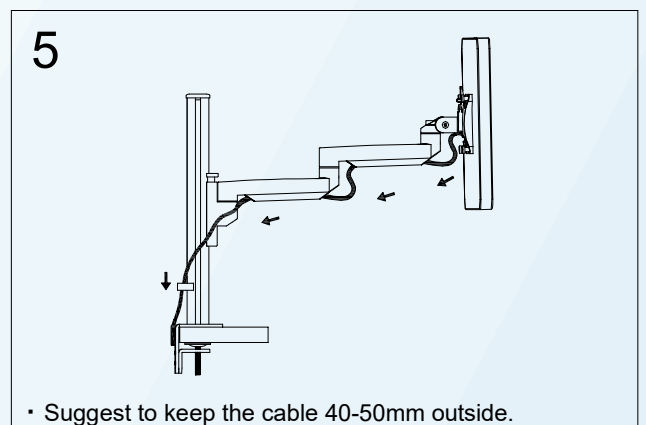

Desk Clamp

Thru Desk

Free Combination

Parts List

No.	ITEM	SPECS	No.	ITEM	SPECS
A		220mm*1	R		M8*100mm*1
B		450mm*1	S		M4*10mm*4
C		1	T		M4*18mm*4
D		1	U		M2*1
E		1	V		M3*1
F		1	W		M4*1
G		1	X		M5*1
H		1	Y		M6*1
I		1			
J		1			
K		1			
L		1			
M		1			
N		1			
O		4			
P		M8*60mm*1			
Q		M8*90mm*1			