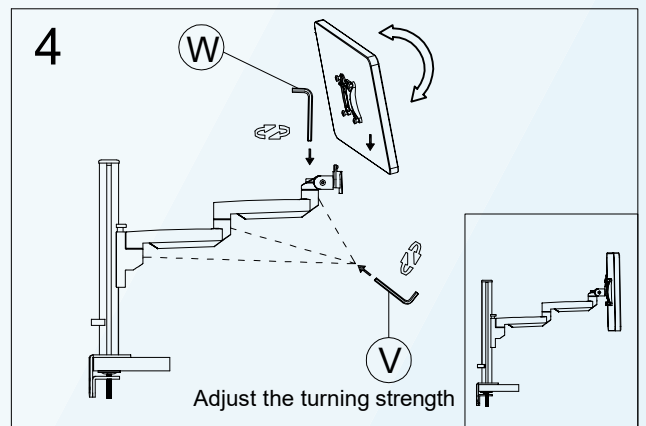

Desk Clamp

Thru Desk

Free Combination

Parts List

No.	ITEM	SPECS	No.	ITEM	SPECS
A		220mm*1	R		M8*100mm*1
B		450mm*1	S		M4*10mm*4
C		1	T		M4*18mm*4
D		1	U		M2*1
E		1	V		M3*1
F		1	W		M4*1
G		1	X		M5*1
H		1	Y		M6*1
I		1			
J		1			
K		1			
L		1			
M		1			
N		1			
O		4			
P		M8*60mm*1			
Q		M8*90mm*1			