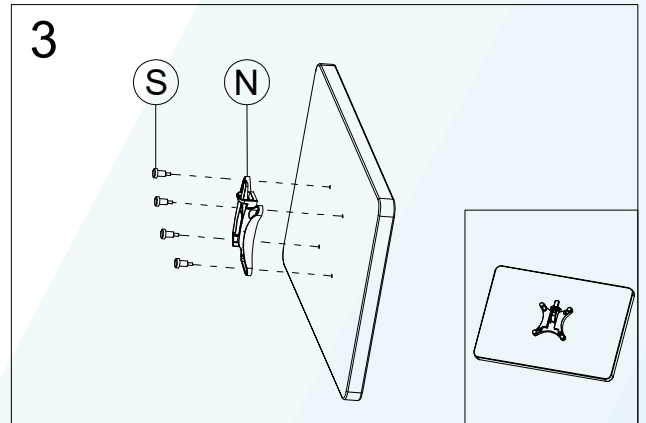

Desk Clamp

Thru Desk

Free Combination

Parts List

No.	ITEM	SPECS	No.	ITEM	SPECS
A		220mm*1	R		M8*100mm*1
B		450mm*1	S		M4*10mm*4
C		1	T		M4*18mm*4
D		1	U		M2*1
E		1	V		M3*1
F		1	W		M4*1
G		1	X		M5*1
H		1	Y		M6*1
I		1			
J		1			
K		1			
L		1			
M		1			
N		1			
O		4			
P		M8*60mm*1			
Q		M8*90mm*1			