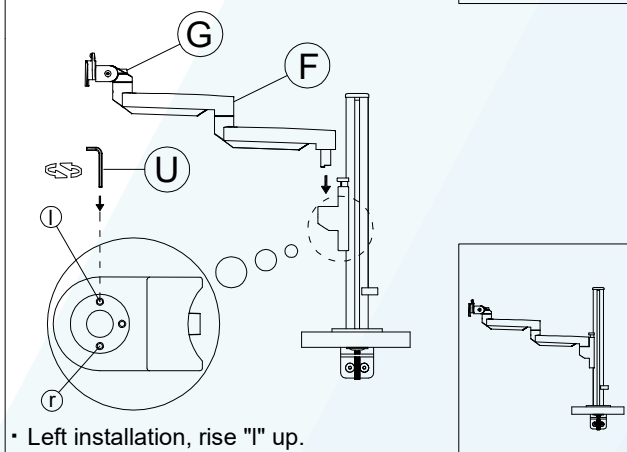

Desk Clamp

Thru Desk

Free Combination

Parts List

No.	ITEM	SPECS	No.	ITEM	SPECS
A		220mm*1	R		M8*100mm*1
B		450mm*1	S		M4*10mm*4
C		1	T		M4*18mm*4
D		1	U		M2*1
E		1	V		M3*1
F		1	W		M4*1
G		1	X		M5*1
H		1	Y		M6*1
I		1			
J		1			
K		1			
L		1			
M		1			
N		1			
O		4			
P		M8*60mm*1			
Q		M8*90mm*1			