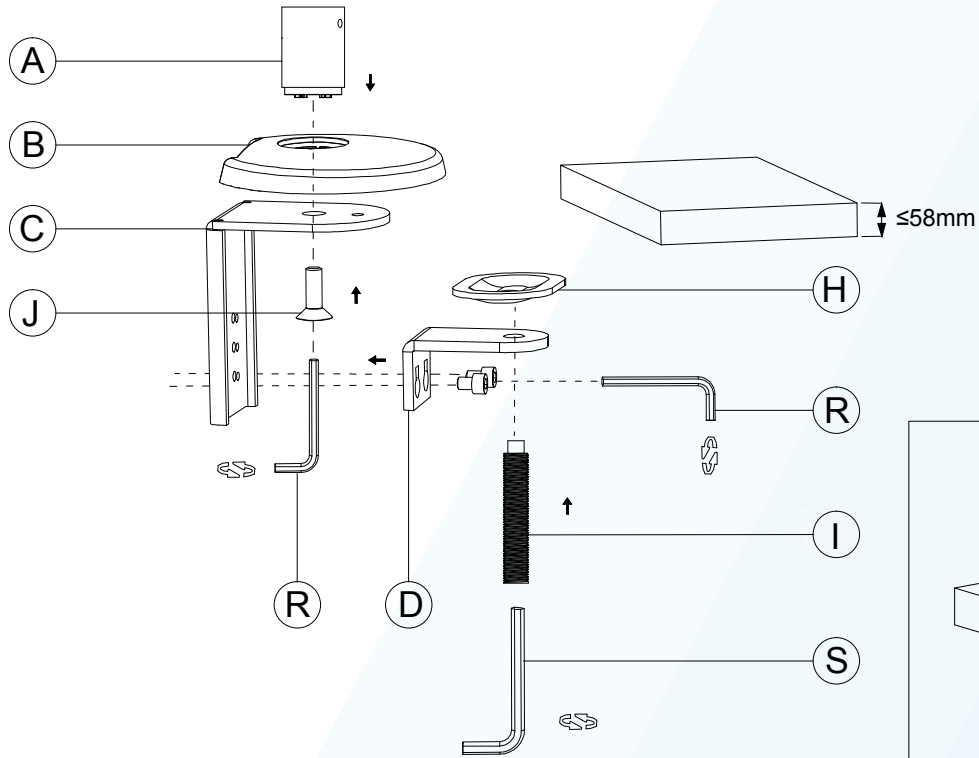

Desk Clamp

Grommet Hole

Parts List

No.	ITEM	SPECS	No.	ITEM	SPECS
A		1	R		M5*1
B		1	S		M6*1
C		1			
D		1			
E		1			
F		1			
G		1			
H		1			
I		M12*70mm*1			
J		M8*30mm*1			
K		1			
L		4			
M		M4*10mm*4			
N		M4*18mm*4			
O		M2.5*1			
P		M3*1			
Q		M4*1			