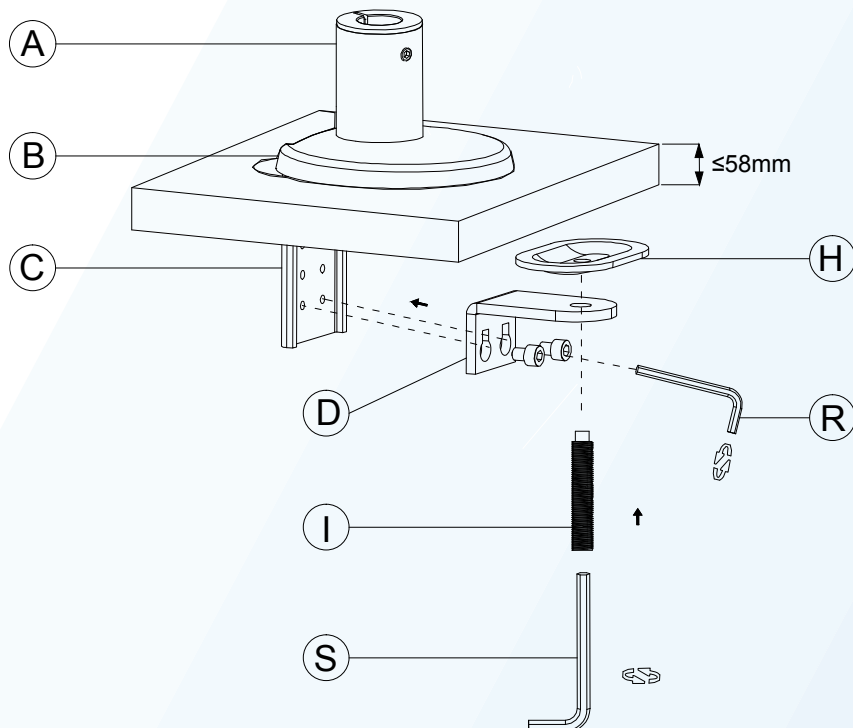

Desk Clamp

Grommet Hole

Parts List

No.	ITEM	SPECS	No.	ITEM	SPECS
A		1	R		M5*1
B		1	S		M6*1
C		1			
D		1			
E		1			
F		1			
G		1			
H		1			
I		M12*70mm*1			
J		M8*30mm*1			
K		1			
L		4			
M		M4*10mm*4			
N		M4*18mm*4			
O		M2.5*1			
P		M3*1			
Q		M4*1			