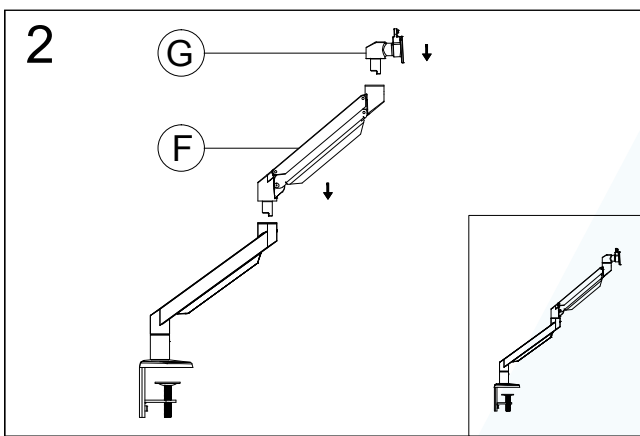

Desk Clamp

Grommet Hole

Parts List

No.	ITEM	SPECS	No.	ITEM	SPECS
A		1	R		M5*1
B		1	S		M6*1
C		1			
D		1			
E		1			
F		1			
G		1			
H		1			
I		M12*70mm*1			
J		M8*30mm*1			
K		1			
L		4			
M		M4*10mm*4			
N		M4*18mm*4			
O		M2.5*1			
P		M3*1			
Q		M4*1			