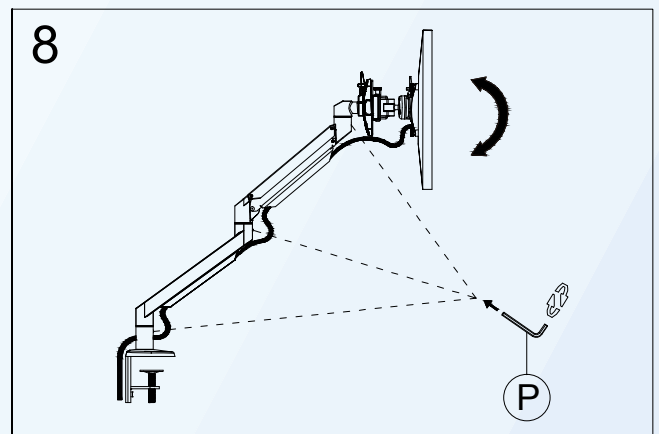

Desk Clamp

Grommet Hole

Parts List

No.	ITEM	SPECS	No.	ITEM	SPECS
A		1	R		M5*1
B		1	S		M6*1
C		1			
D		1			
E		1			
F		1			
G		1			
H		1			
I		M12*70mm*1			
J		M8*30mm*1			
K		1			
L		4			
M		M4*10mm*4			
N		M4*18mm*4			
O		M2.5*1			
P		M3*1			
Q		M4*1			