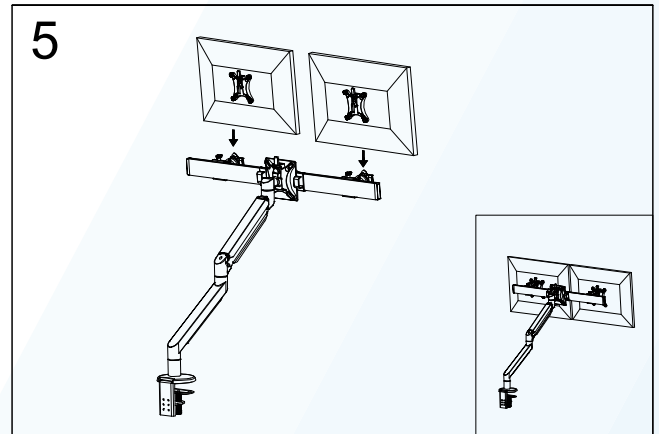

Desk Clamp

Grommet Hole

Parts List

No.	ITEM	SPECS	No.	ITEM	SPECS
A		1	R		M5*1
B		1	S		M6*1
C		1			
D		1			
E		1			
F		1			
G		1			
H		1			
I		M12*70mm*1			
J		M8*30mm*1			
K		1			
L		4			
M		M4*10mm*4			
N		M4*18mm*4			
O		M2.5*1			
P		M3*1			
Q		M4*1			