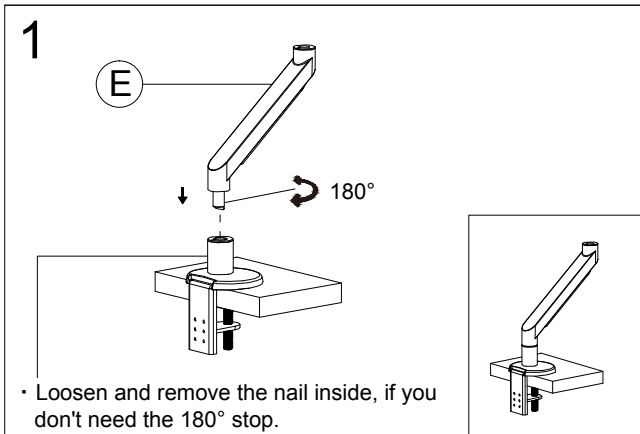

Desk Clamp

Grommet Hole

Parts List

No.	ITEM	SPECS	No.	ITEM	SPECS
A		1	R		M5*1
B		1	S		M6*1
C		1			
D		1			
E		1			
F		1			
G		1			
H		1			
I		M12*70mm*1			
J		M8*30mm*1			
K		1			
L		4			
M		M4*10mm*4			
N		M4*18mm*4			
O		M2.5*1			
P		M3*1			
Q		M4*1			