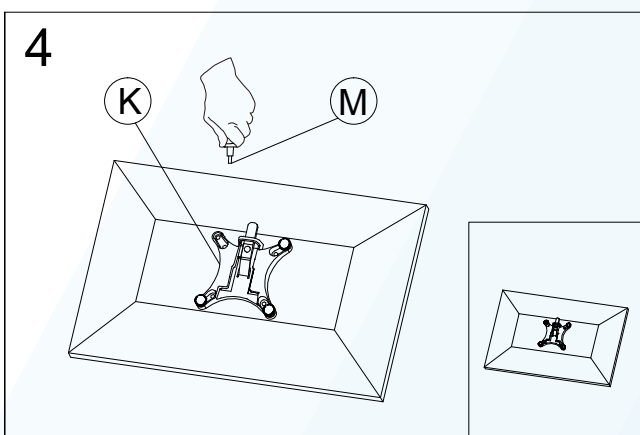

Desk Clamp

Grommet Hole

Parts List

No.	ITEM	SPECS	No.	ITEM	SPECS
A		1	R		M5*1
B		1	S		M6*1
C		1			
D		1			
E		1			
F		1			
G		1			
H		1			
I		M12*70mm*1			
J		M8*30mm*1			
K		1			
L		4			
M		M4*10mm*4			
N		M4*18mm*4			
O		M2.5*1			
P		M3*1			
Q		M4*1			