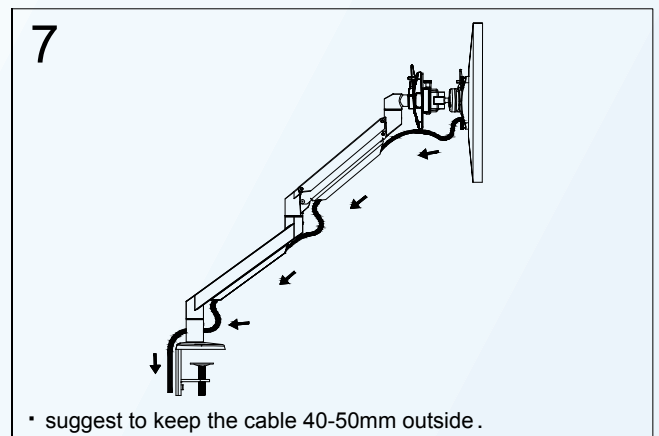

Desk Clamp

Grommet Hole

Parts List

No.	ITEM	SPECS	No.	ITEM	SPECS
A		1	R		M5*1
B		1	S		M6*1
C		1			
D		1			
E		1			
F		1			
G		1			
H		1			
I		M12*70mm*1			
J		M8*30mm*1			
K		1			
L		4			
M		M4*10mm*4			
N		M4*18mm*4			
O		M2.5*1			
P		M3*1			
Q		M4*1			