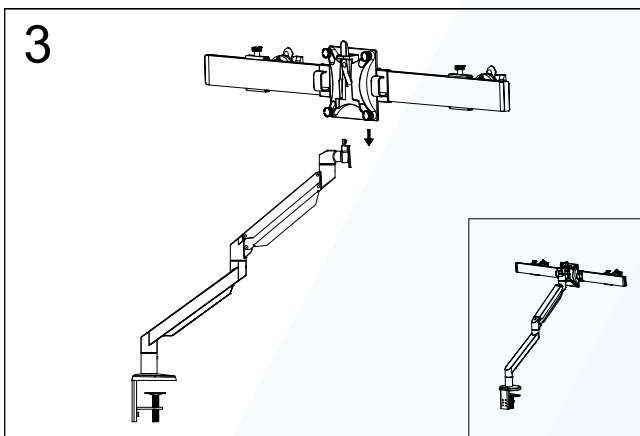

Desk Clamp

Grommet Hole

Parts List

No.	ITEM	SPECS	No.	ITEM	SPECS
A		1	R		M5*1
B		1	S		M6*1
C		1			
D		1			
E		1			
F		1			
G		1			
H		1			
I		M12*70mm*1			
J		M8*30mm*1			
K		1			
L		4			
M		M4*10mm*4			
N		M4*18mm*4			
O		M2.5*1			
P		M3*1			
Q		M4*1			