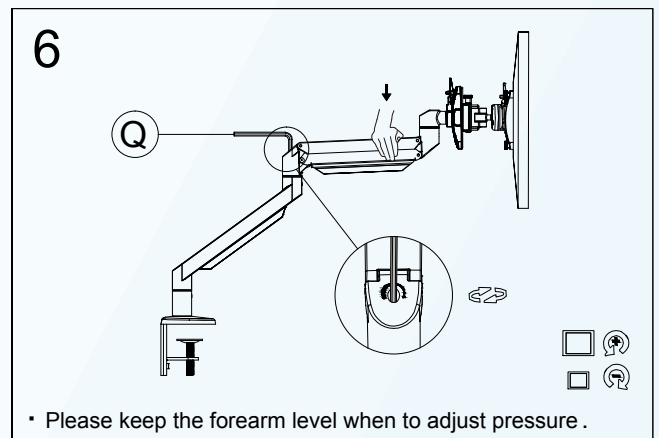

Desk Clamp

Grommet Hole

Parts List

No.	ITEM	SPECS	No.	ITEM	SPECS
A		1	R		M5*1
B		1	S		M6*1
C		1			
D		1			
E		1			
F		1			
G		1			
H		1			
I		M12*70mm*1			
J		M8*30mm*1			
K		1			
L		4			
M		M4*10mm*4			
N		M4*18mm*4			
O		M2.5*1			
P		M3*1			
Q		M4*1			