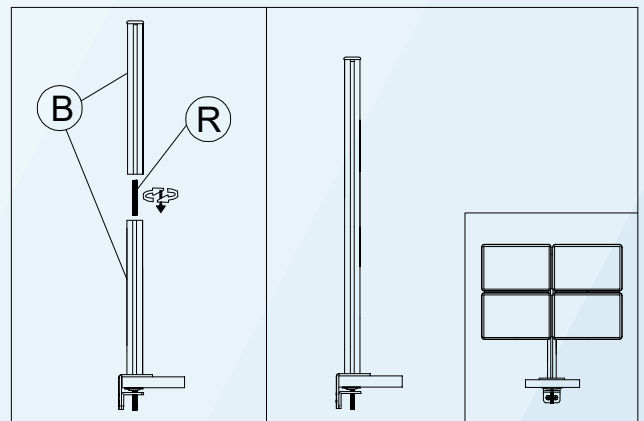

Desk Clamp

Thru Desk

Free Combination

Parts List

No.	ITEM	SPECS	No.	ITEM	SPECS
A		220mm*1	R		M8*100mm*1
B		450mm*1	S		M4*10mm*4
C		1	T		M4*18mm*4
D		1	U		M2*1
E		1	V		M3*1
F		1	W		M4*1
G		1	X		M5*1
H		1	Y		M6*1
I		1			
J		1			
K		1			
L		1			
M		1			
N		1			
O		4			
P		M8*60mm*1			
Q		M8*90mm*1			