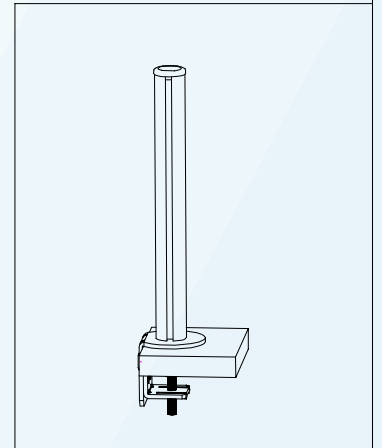

Desk Clamp

Thru Desk

Free Combination

Parts List

No.	ITEM	SPECS	No.	ITEM	SPECS
A		220mm*1	R		M8*100mm*1
B		450mm*1	S		M4*10mm*4
C		1	T		M4*18mm*4
D		1	U		M2*1
E		1	V		M3*1
F		1	W		M4*1
G		1	X		M5*1
H		1	Y		M6*1
I		1			
J		1			
K		1			
L		1			
M		1			
N		1			
O		4			
P		M8*60mm*1			
Q		M8*90mm*1			