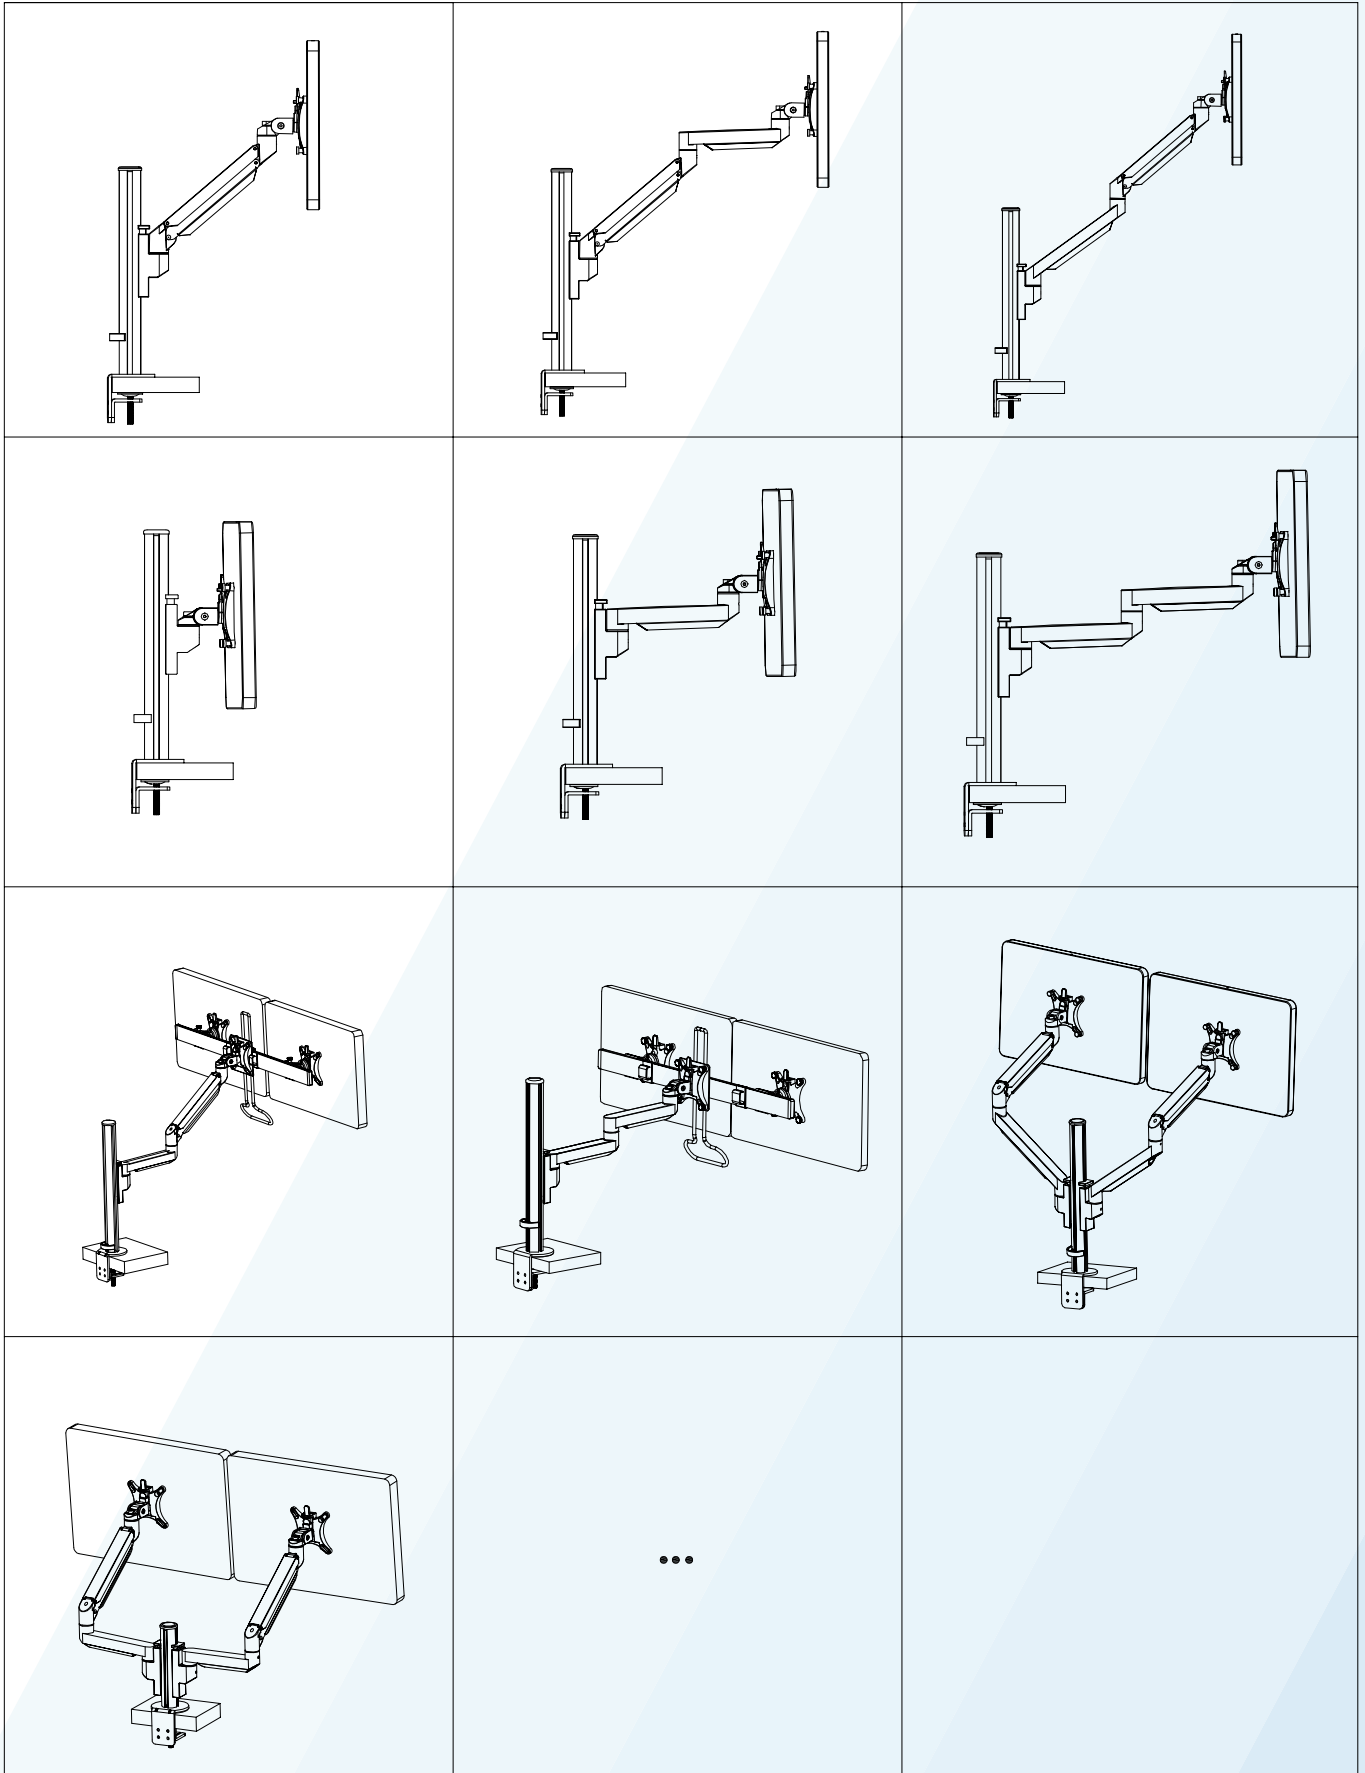

## Desk Clamp

## Thru Desk

# Parts List

No.	ITEM	SPECS	No.	ITEM	SPECS
A		220mm*1	R		M4*1
B		1	S		M5*1
C		1	T		M6*1
D		1			
E		1			
F		1			
G		1			
H		1			
I		1			
J		1			
K		4			
L		M8*60mm*1			
M		M8*90mm*1			
N		M4*10mm*4			
O		M4*18mm*4			
P		M2*1			
Q		M3*1			