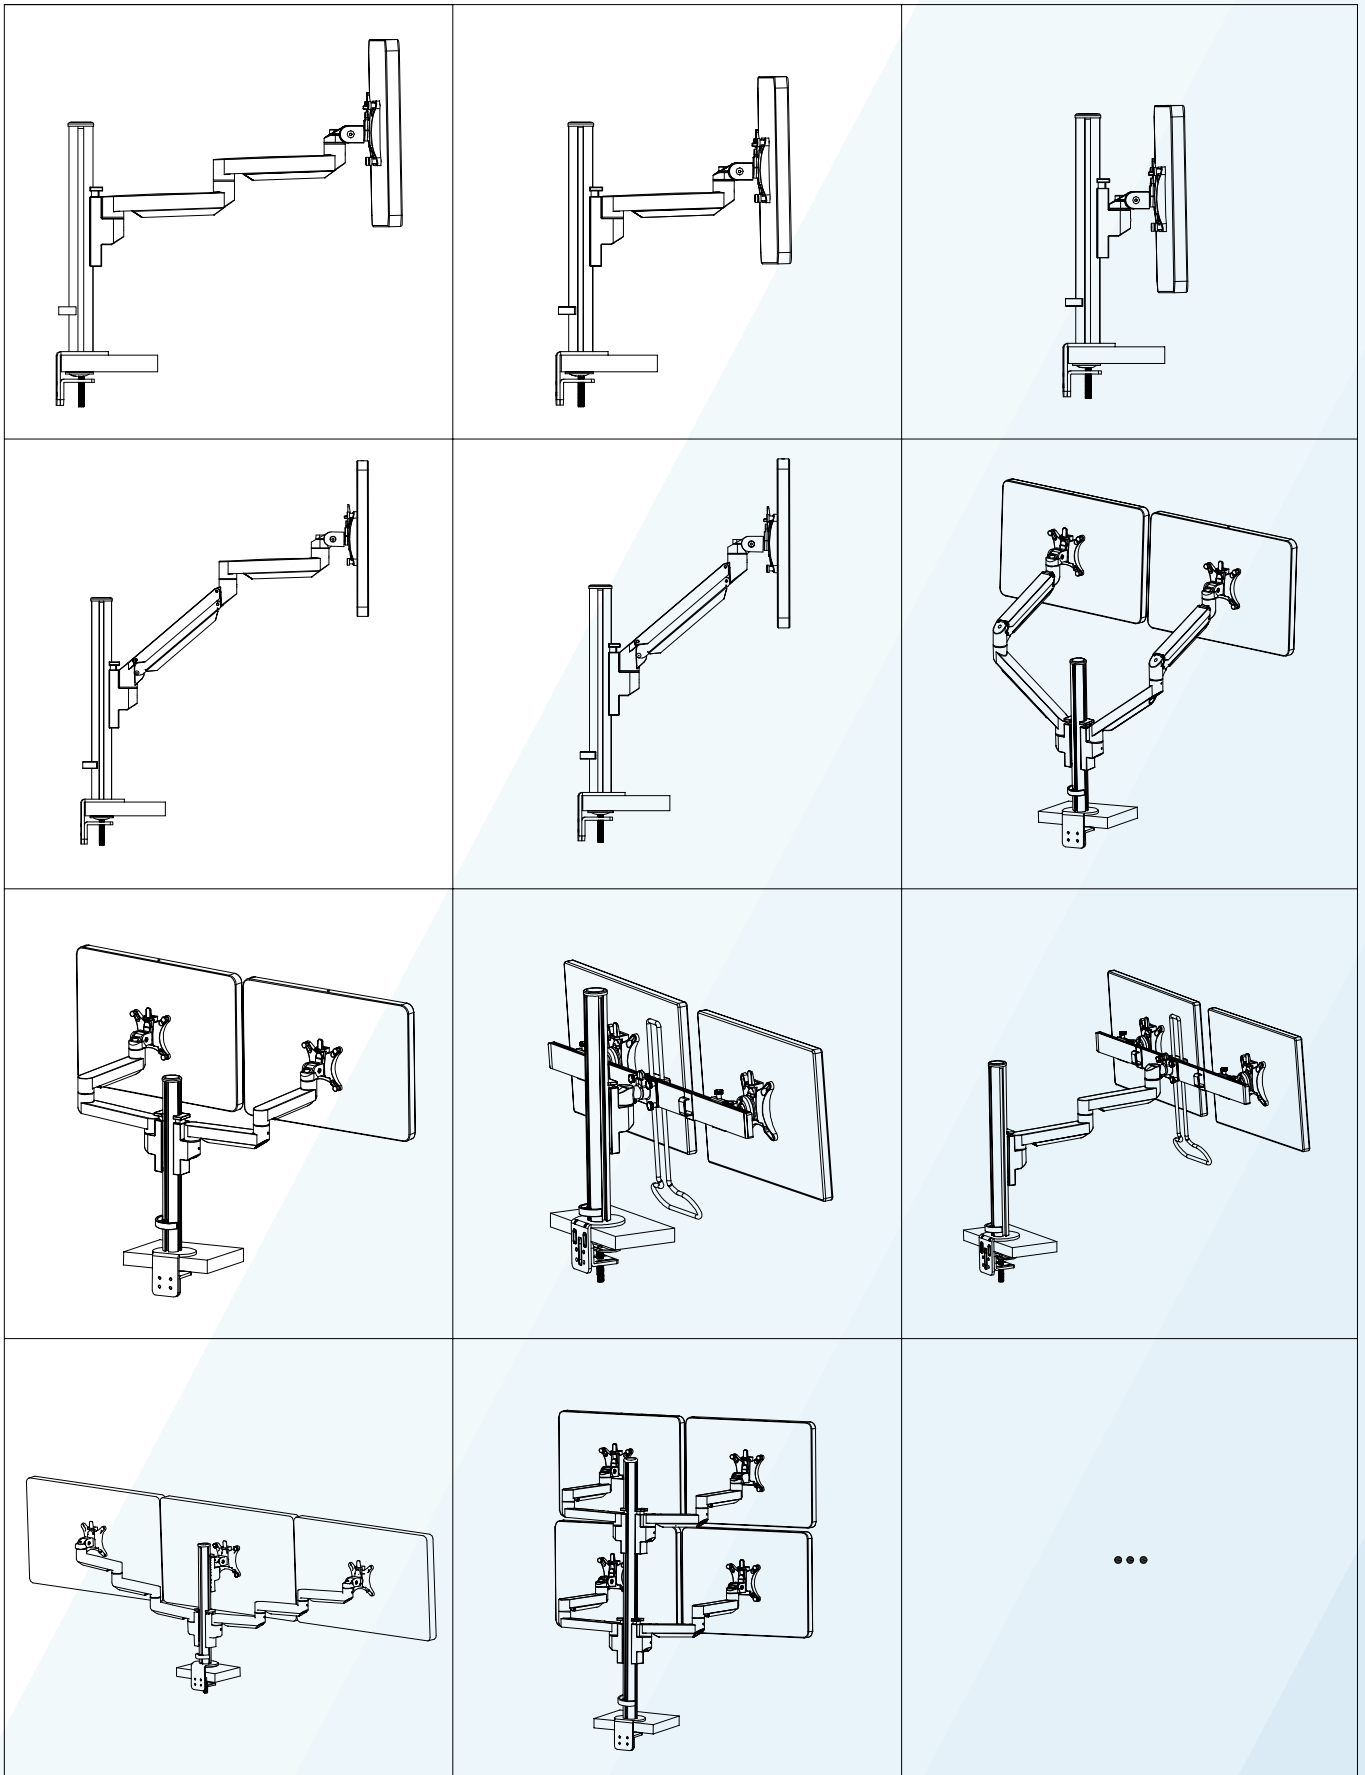

## Desk Clamp

## Thru Desk

# Parts List

No.	ITEM	SPECS	No.	ITEM	SPECS
A		220mm*1	R		M8*100mm*1
B		450mm*1	S		M4*10mm*4
C		1	T		M4*18mm*4
D		1	U		M2*1
E		1	V		M3*1
F		1	W		M4*1
G		1	X		M5*1
H		1	Y		M6*1
I		1			
J		1			
K		1			
L		1			
M		1			
N		1			
O		4			
P		M8*60mm*1			
Q		M8*90mm*1			