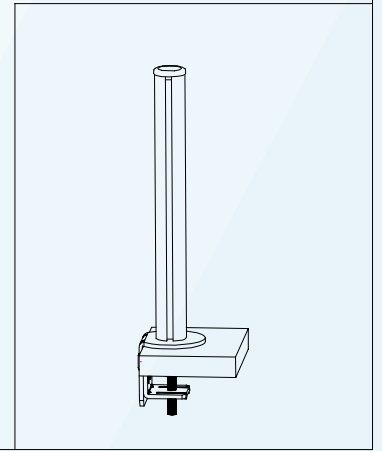

## Desk Clamp

# Parts List

No.	ITEM	SPECS	No.	ITEM	SPECS
A		220mm*1	R		M8*100mm*1
B		450mm*1	S		M4*10mm*4
C		1	T		M4*18mm*4
D		1	U		M2*1
E		1	V		M3*1
F		1	W		M4*1
G		1	X		M5*1
H		1	Y		M6*1
I		1			
J		1			
K		1			
L		1			
M		1			
N		1			
O		4			
P		M8*60mm*1			
Q		M8*90mm*1			