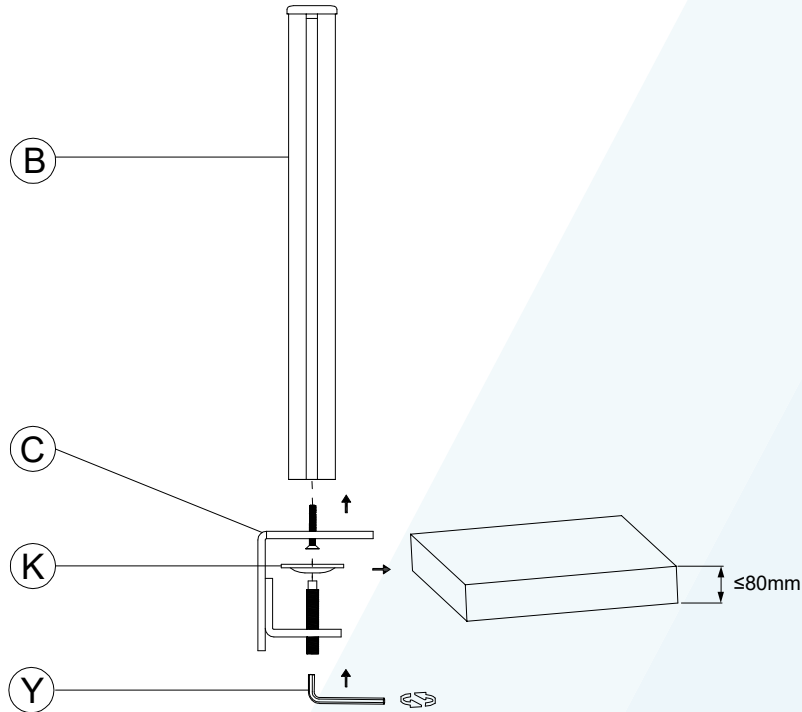

## Desk Clamp

## Thru Desk

# Parts List

No.	ITEM	SPECS	No.	ITEM	SPECS
A		220mm*1	R		M8*100mm*1
B		450mm*1	S		M4*10mm*4
C		1	T		M4*18mm*4
D		1	U		M2*1
E		1	V		M3*1
F		1	W		M4*1
G		1	X		M5*1
H		1	Y		M6*1
I		1			
J		1			
K		1			
L		1			
M		1			
N		1			
O		4			
P		M8*60mm*1			
Q		M8*90mm*1			