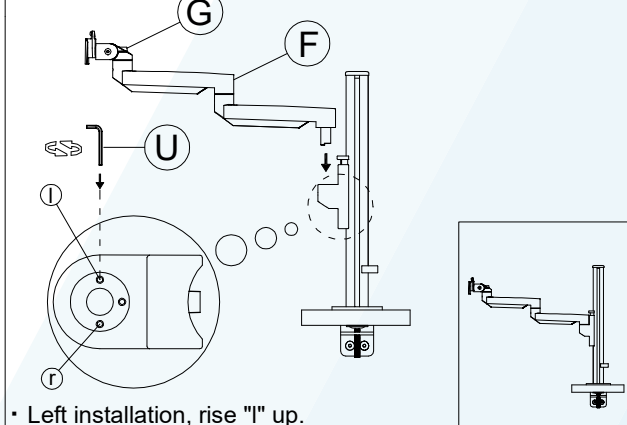

Desk Clamp

Thru Desk

Free Combination

Parts List

No.	ITEM	SPECS	No.	ITEM	SPECS
A		220mm*1	R		M8*100mm*1
B		450mm*1	S		M4*10mm*4
C		1	T		M4*18mm*4
D		1	U		M2*1
E		1	V		M3*1
F		1	W		M4*1
G		1	X		M5*1
H		1	Y		M6*1
I		1			
J		1			
K		1			
L		1			
M		1			
N		1			
O		4			
P		M8*60mm*1			
Q		M8*90mm*1			