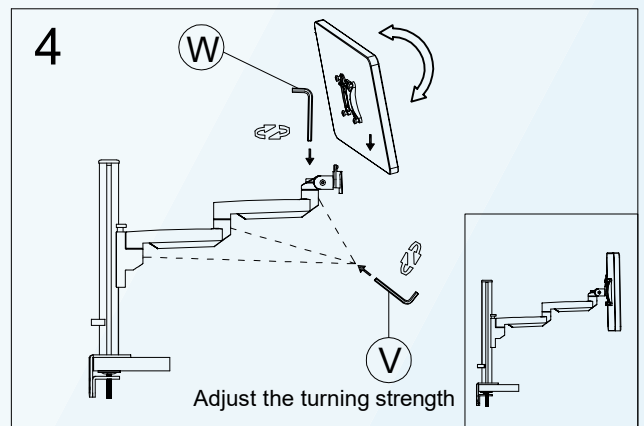

Desk Clamp

Thru Desk

Free Combination

Parts List

No.	ITEM	SPECS	No.	ITEM	SPECS
A		220mm*1	R		M8*100mm*1
B		450mm*1	S		M4*10mm*4
C		1	T		M4*18mm*4
D		1	U		M2*1
E		1	V		M3*1
F		1	W		M4*1
G		1	X		M5*1
H		1	Y		M6*1
I		1			
J		1			
K		1			
L		1			
M		1			
N		1			
O		4			
P		M8*60mm*1			
Q		M8*90mm*1			