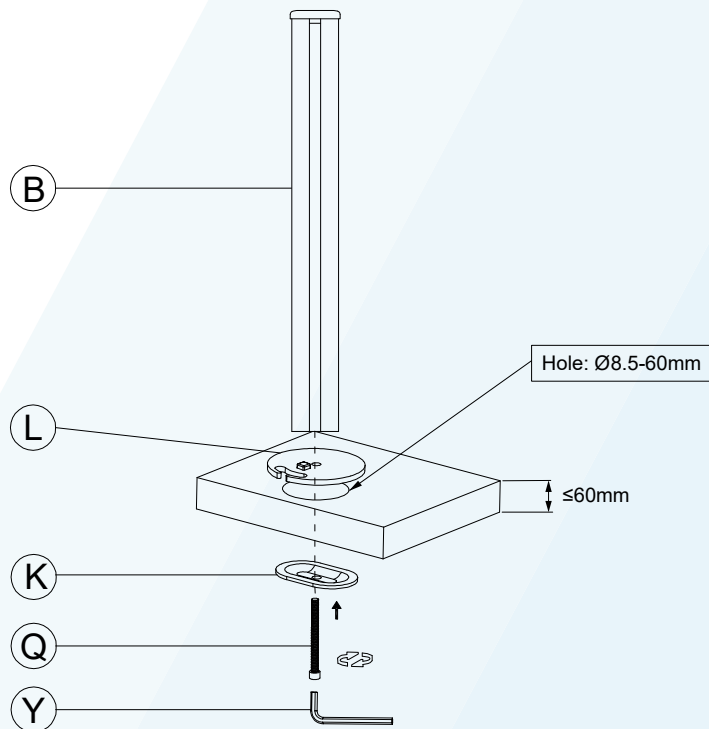

Desk Clamp

Thru Desk

Free Combination

Parts List

No.	ITEM	SPECS	No.	ITEM	SPECS
A		220mm*1	R		M8*100mm*1
B		450mm*1	S		M4*10mm*4
C		1	T		M4*18mm*4
D		1	U		M2*1
E		1	V		M3*1
F		1	W		M4*1
G		1	X		M5*1
H		1	Y		M6*1
I		1			
J		1			
K		1			
L		1			
M		1			
N		1			
O		4			
P		M8*60mm*1			
Q		M8*90mm*1			