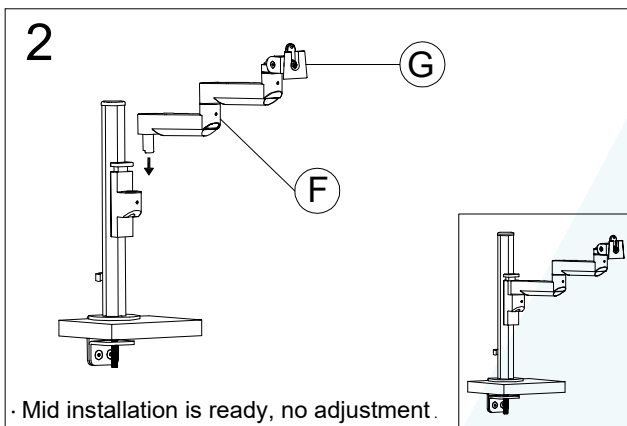

Desk Clamp

Thru Desk

Free Combination

Parts List

No.	ITEM	SPECS	No.	ITEM	SPECS
A		220mm*1	R		M8*100mm*1
B		450mm*1	S		M4*10mm*4
C		1	T		M4*18mm*4
D		1	U		M2*1
E		1	V		M3*1
F		1	W		M4*1
G		1	X		M5*1
H		1	Y		M6*1
I		1			
J		1			
K		1			
L		1			
M		1			
N		1			
O		4			
P		M8*60mm*1			
Q		M8*90mm*1			