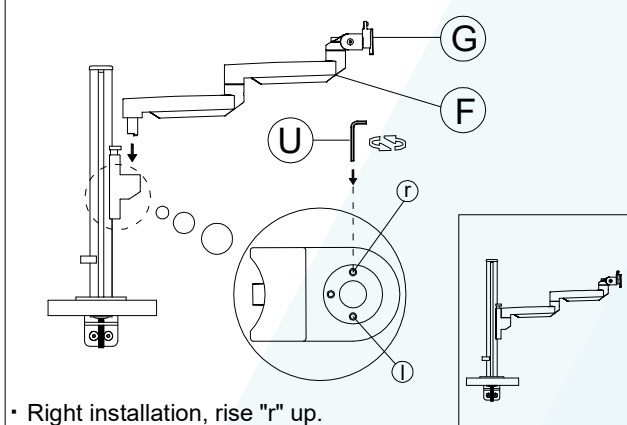

Desk Clamp

Thru Desk

Free Combination

Parts List

No.	ITEM	SPECS	No.	ITEM	SPECS
A		220mm*1	R		M8*100mm*1
B		450mm*1	S		M4*10mm*4
C		1	T		M4*18mm*4
D		1	U		M2*1
E		1	V		M3*1
F		1	W		M4*1
G		1	X		M5*1
H		1	Y		M6*1
I		1			
J		1			
K		1			
L		1			
M		1			
N		1			
O		4			
P		M8*60mm*1			
Q		M8*90mm*1			