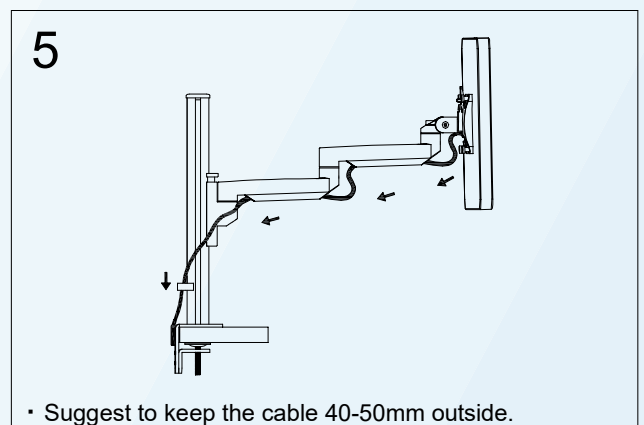

Desk Clamp

Thru Desk

Free Combination

Parts List

No.	ITEM	SPECS	No.	ITEM	SPECS
A		220mm*1	R		M8*100mm*1
B		450mm*1	S		M4*10mm*4
C		1	T		M4*18mm*4
D		1	U		M2*1
E		1	V		M3*1
F		1	W		M4*1
G		1	X		M5*1
H		1	Y		M6*1
I		1			
J		1			
K		1			
L		1			
M		1			
N		1			
O		4			
P		M8*60mm*1			
Q		M8*90mm*1			