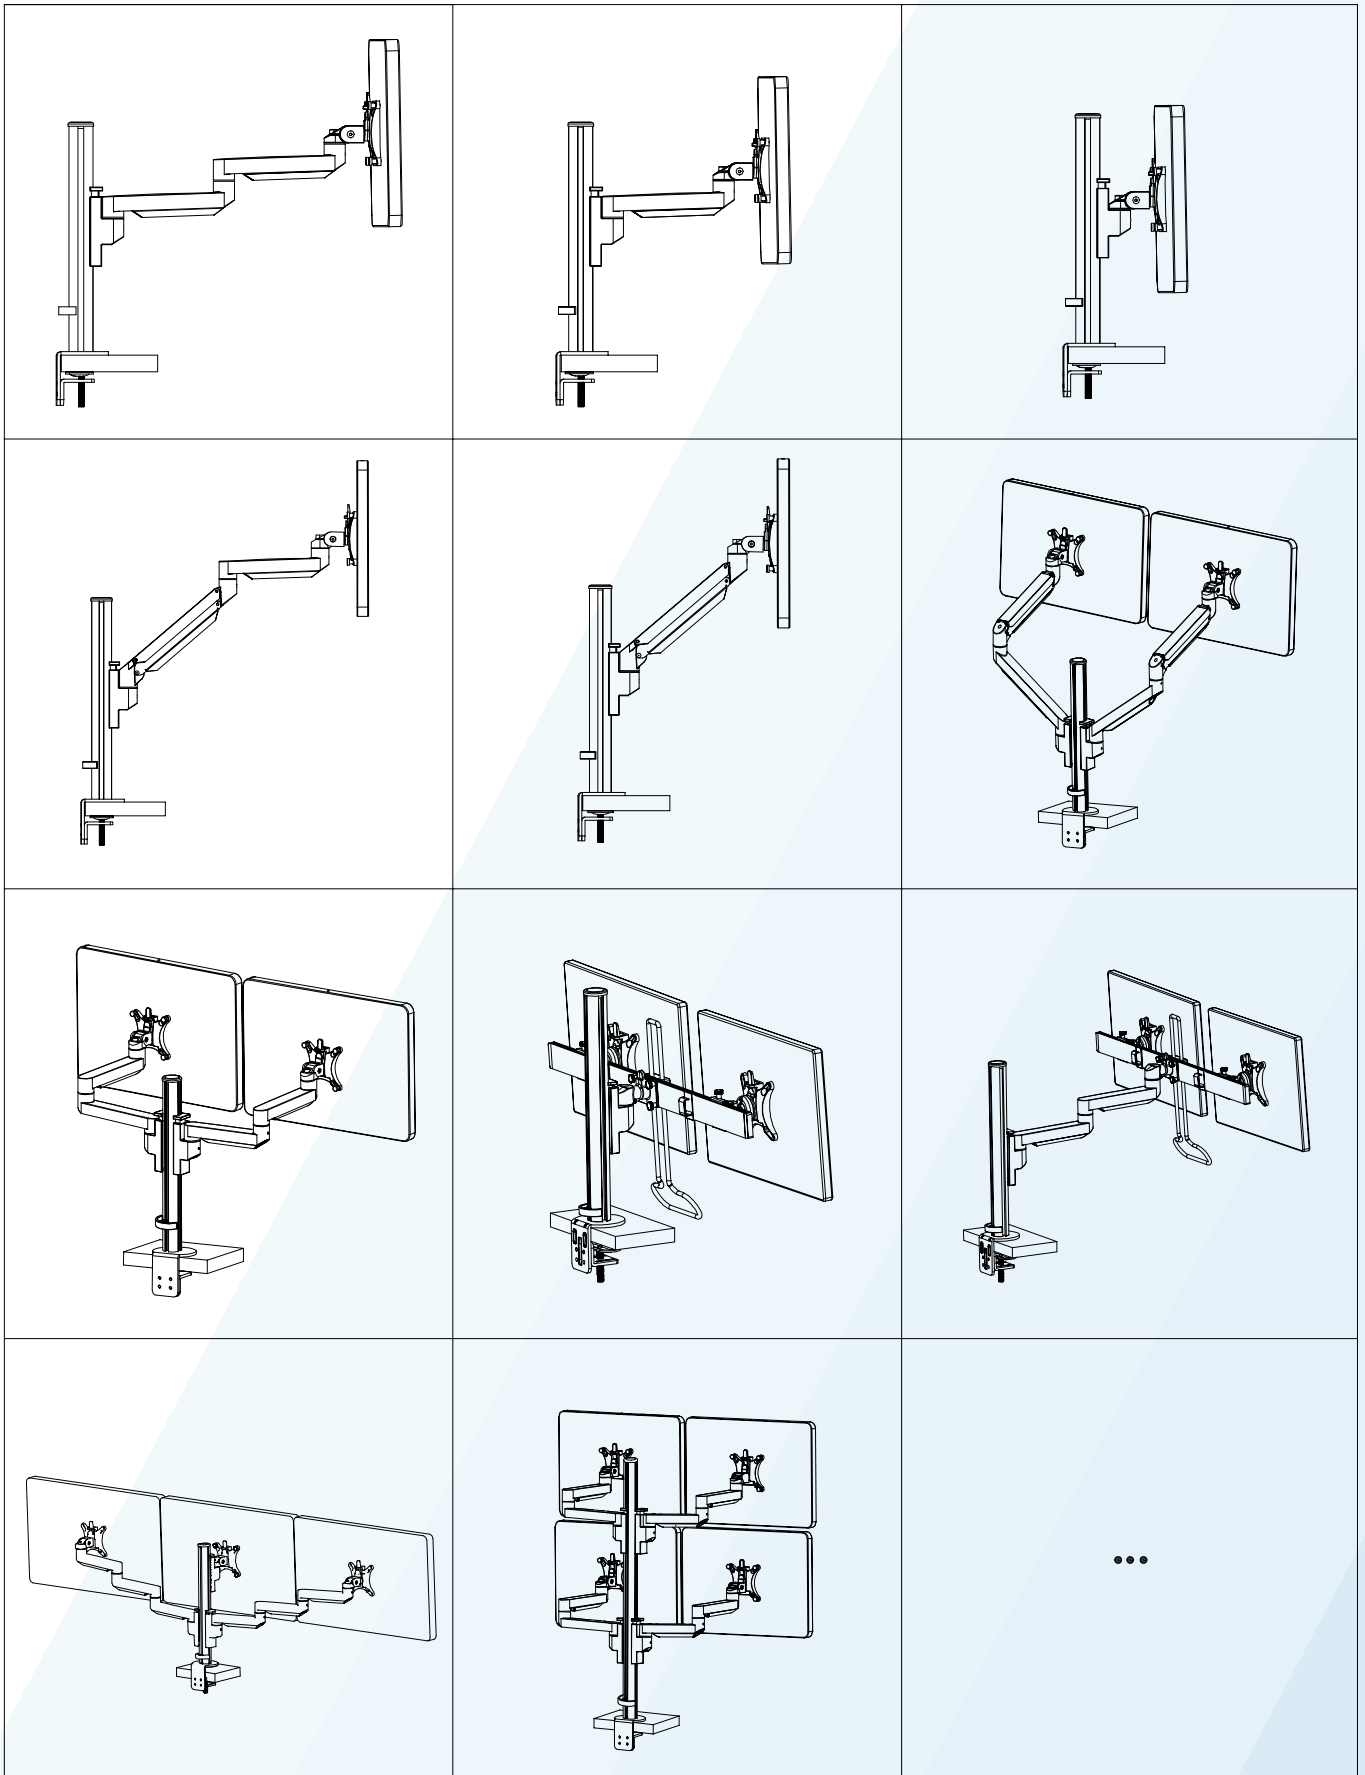

Desk Clamp

Thru Desk

Free Combination

Parts List

No.	ITEM	SPECS	No.	ITEM	SPECS
A		220mm*1	R		M8*100mm*1
B		450mm*1	S		M4*10mm*4
C		1	T		M4*18mm*4
D		1	U		M2*1
E		1	V		M3*1
F		1	W		M4*1
G		1	X		M5*1
H		1	Y		M6*1
I		1			
J		1			
K		1			
L		1			
M		1			
N		1			
O		4			
P		M8*60mm*1			
Q		M8*90mm*1			