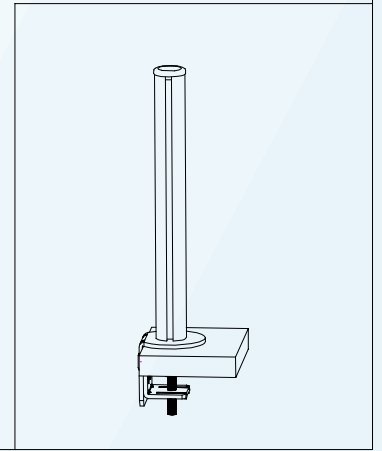

Desk Clamp

Thru Desk

Free Combination

Parts List

No.	ITEM	SPECS	No.	ITEM	SPECS
A		220mm*1	R		M8*100mm*1
B		450mm*1	S		M4*10mm*4
C		1	T		M4*18mm*4
D		1	U		M2*1
E		1	V		M3*1
F		1	W		M4*1
G		1	X		M5*1
H		1	Y		M6*1
I		1			
J		1			
K		1			
L		1			
M		1			
N		1			
O		4			
P		M8*60mm*1			
Q		M8*90mm*1			