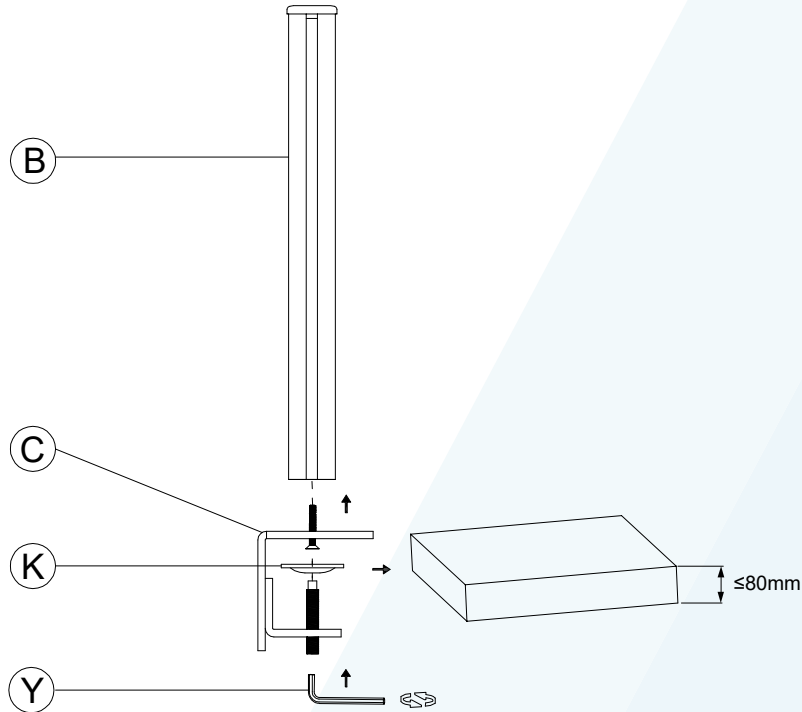

Desk Clamp

Thru Desk

Free Combination

Parts List

No.	ITEM	SPECS	No.	ITEM	SPECS
A		220mm*1	R		M8*100mm*1
B		450mm*1	S		M4*10mm*4
C		1	T		M4*18mm*4
D		1	U		M2*1
E		1	V		M3*1
F		1	W		M4*1
G		1	X		M5*1
H		1	Y		M6*1
I		1			
J		1			
K		1			
L		1			
M		1			
N		1			
O		4			
P		M8*60mm*1			
Q		M8*90mm*1			