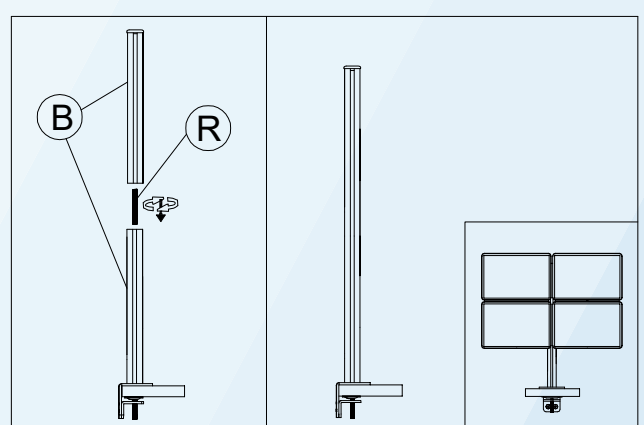

Desk Clamp

Thru Desk

Free Combination

Parts List

No.	ITEM	SPECS	No.	ITEM	SPECS
A		220mm*1	R		M8*100mm*1
B		450mm*1	S		M4*10mm*4
C		1	T		M4*18mm*4
D		1	U		M2*1
E		1	V		M3*1
F		1	W		M4*1
G		1	X		M5*1
H		1	Y		M6*1
I		1			
J		1			
K		1			
L		1			
M		1			
N		1			
O		4			
P		M8*60mm*1			
Q		M8*90mm*1			