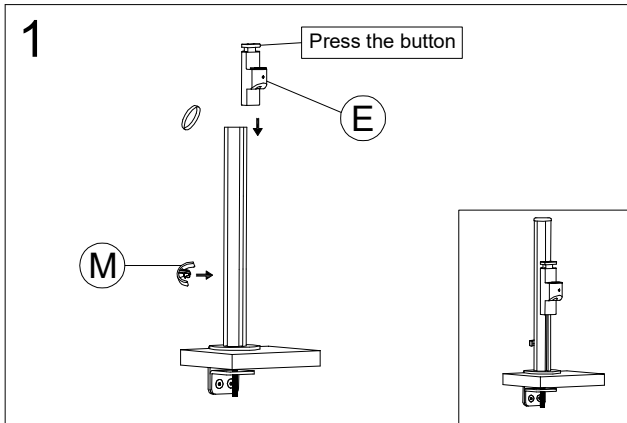

Desk Clamp

Thru Desk

Free Combination

Parts List

No.	ITEM	SPECS	No.	ITEM	SPECS
A		220mm*1	R		M8*100mm*1
B		450mm*1	S		M4*10mm*4
C		1	T		M4*18mm*4
D		1	U		M2*1
E		1	V		M3*1
F		1	W		M4*1
G		1	X		M5*1
H		1	Y		M6*1
I		1			
J		1			
K		1			
L		1			
M		1			
N		1			
O		4			
P		M8*60mm*1			
Q		M8*90mm*1			