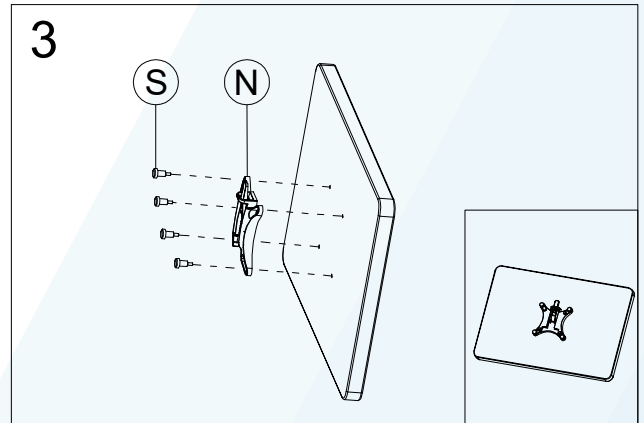

Desk Clamp

Thru Desk

Free Combination

Parts List

No.	ITEM	SPECS	No.	ITEM	SPECS
A		220mm*1	R		M8*100mm*1
B		450mm*1	S		M4*10mm*4
C		1	T		M4*18mm*4
D		1	U		M2*1
E		1	V		M3*1
F		1	W		M4*1
G		1	X		M5*1
H		1	Y		M6*1
I		1			
J		1			
K		1			
L		1			
M		1			
N		1			
O		4			
P		M8*60mm*1			
Q		M8*90mm*1			